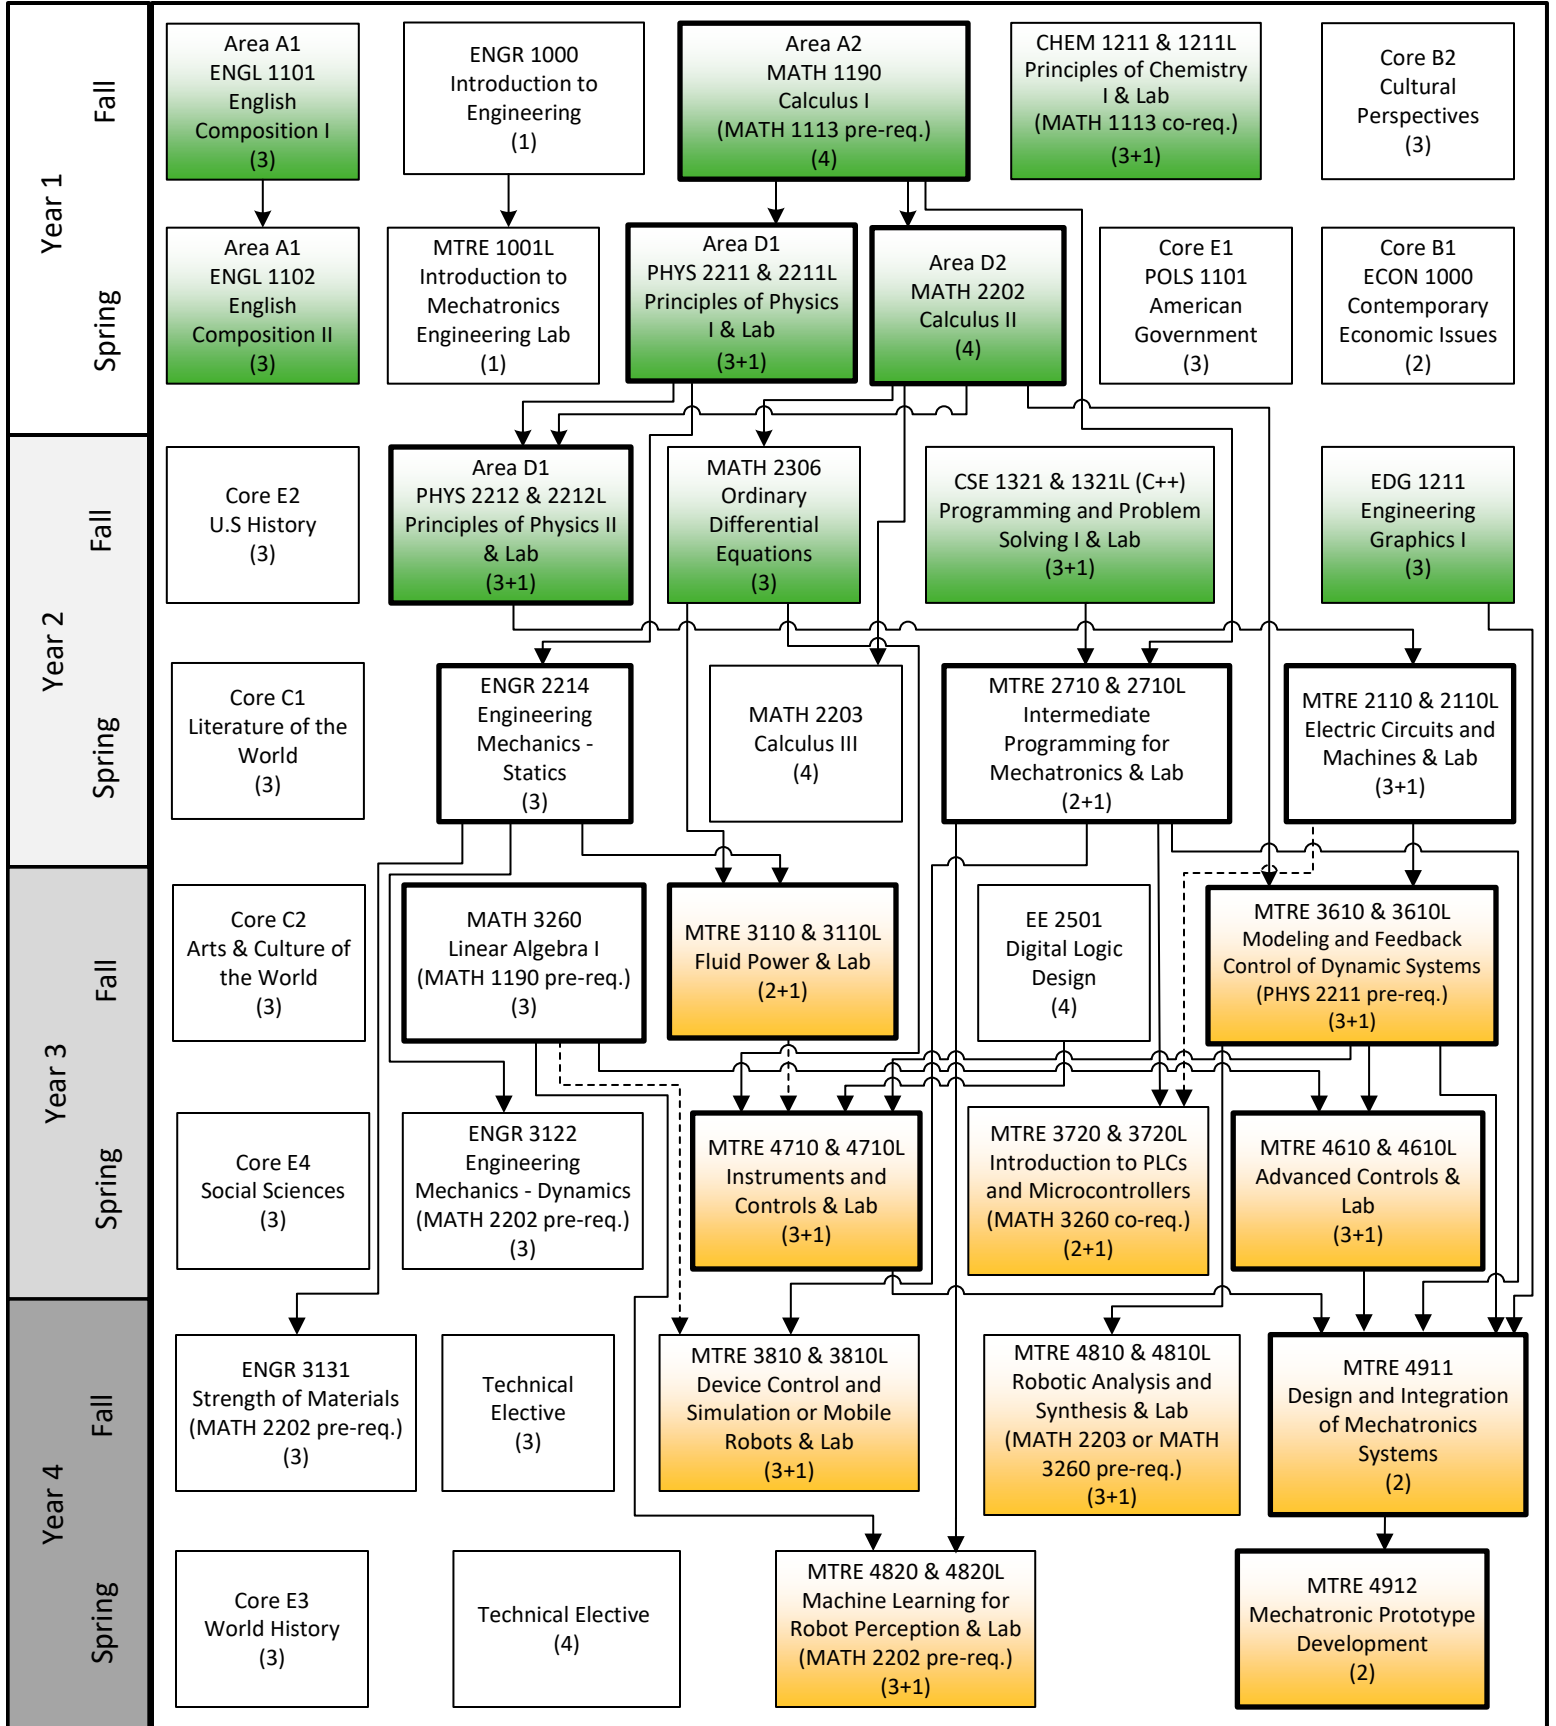

KENNESAW STATE UNIVERSITY

B.S. Mechatronics Engineering 2023-2024 Flowchart

Disclaimer: Although we have made every effort for this flow chart to be free of errors, it cannot be guaranteed correct for all students. See DegreeWorks for official degree requirements.

→ Pre-requisite
 - - - - - Can be taken concurrently

Critical Path
 (Take these courses as soon as you can.)

Needed to apply for Engineering Standing

Requires Engineering Standing