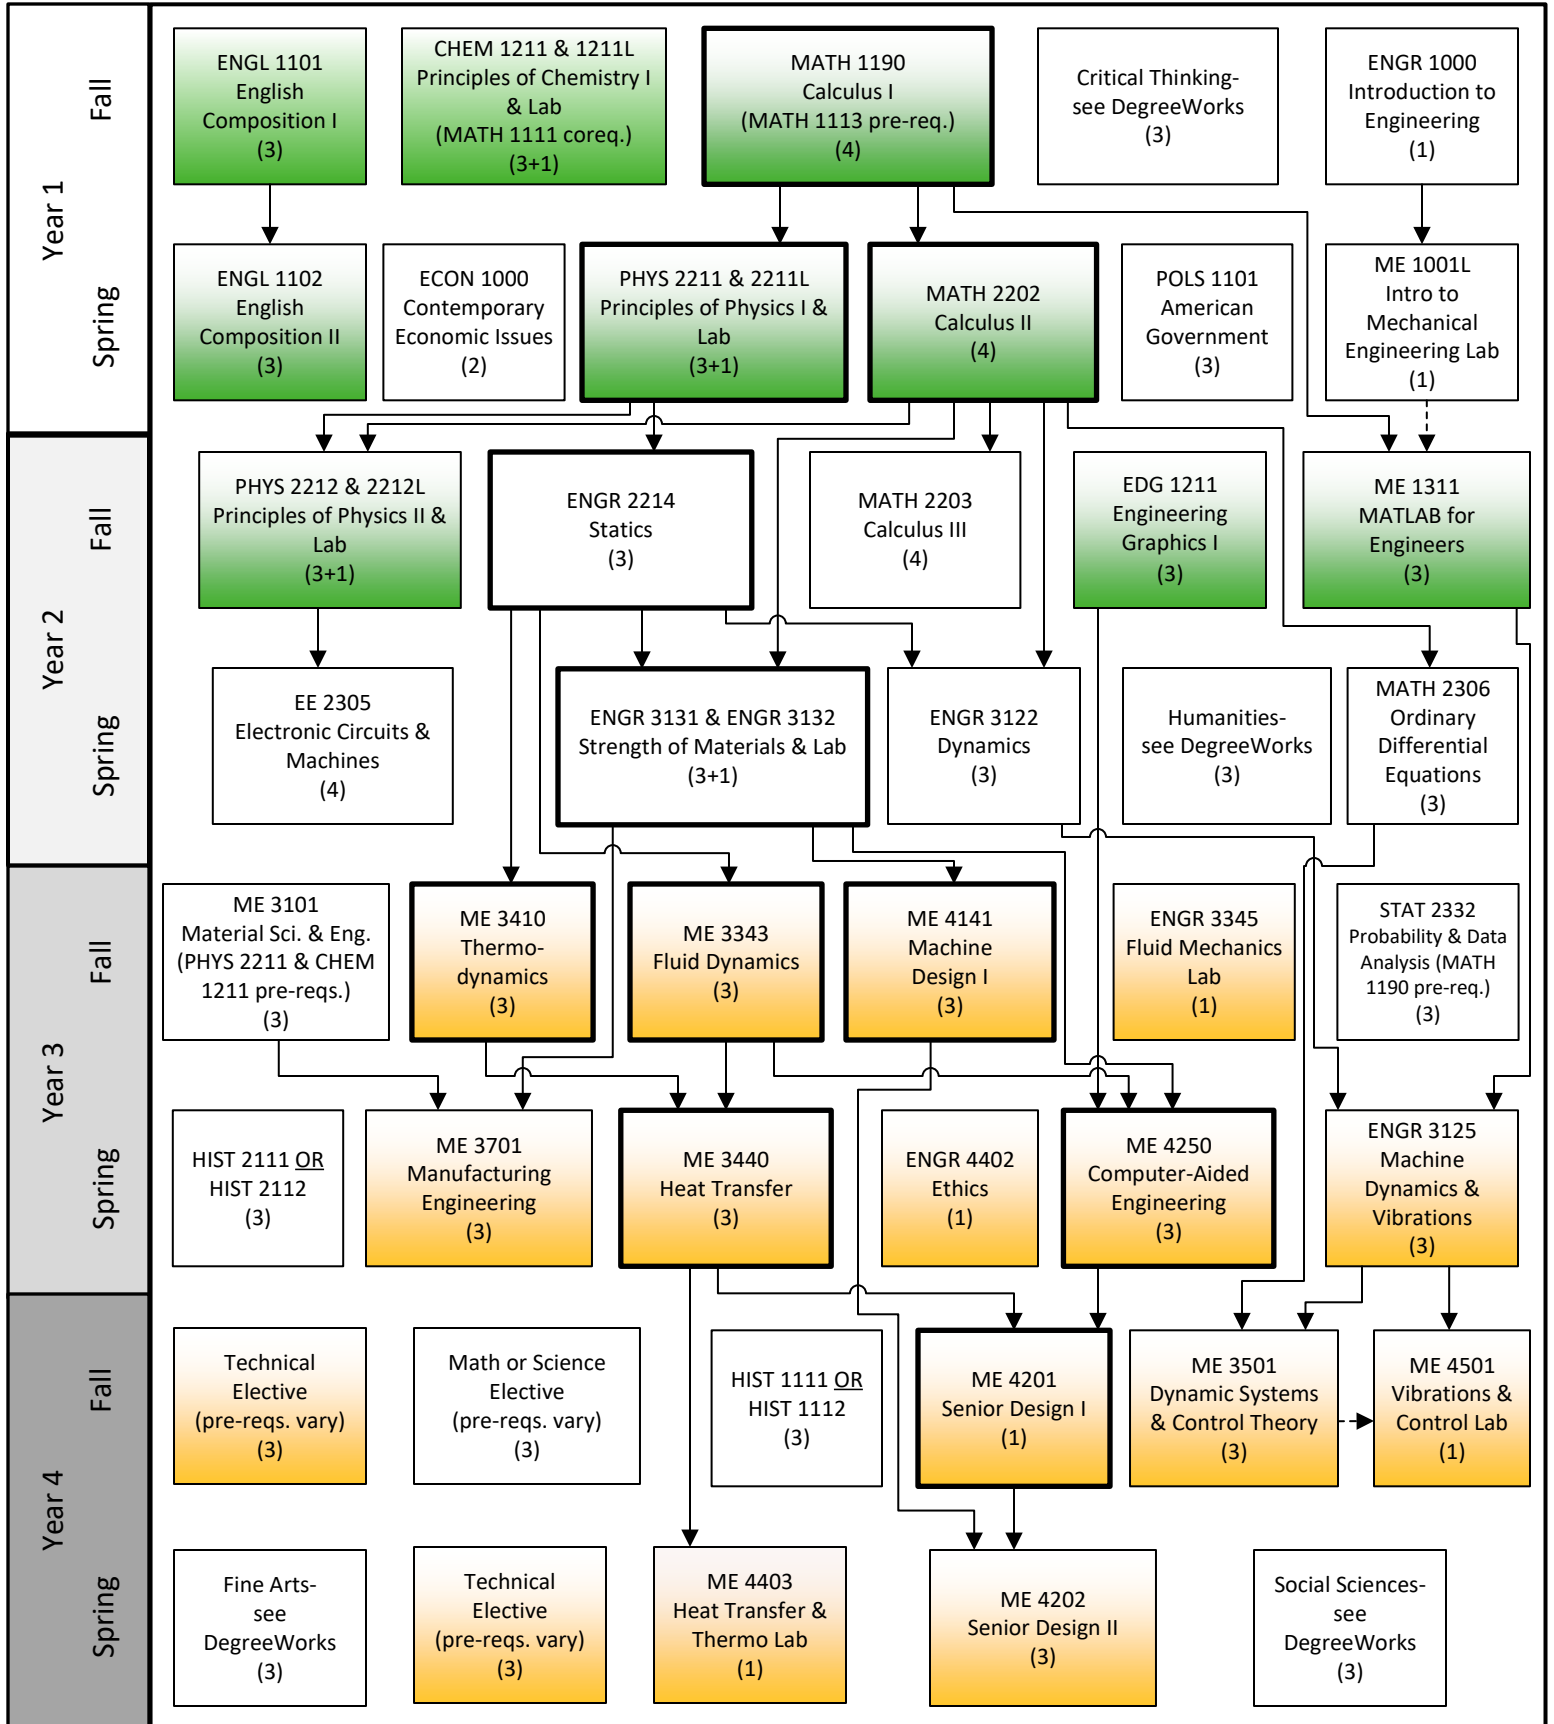

# B.S. Mechanical Engineering 2024-2025 Flowchart

Disclaimer: Although we have made every effort for this flowchart to be free of errors, it cannot be guaranteed correct for all students. See DegreeWorks for official degree requirements.

—————> Pre-requisite  
 - - - - -> Can be taken concurrently  
Critical Path  
(Take these courses as soon as you can.)
Needed to apply for Engineering Standing
Requires Engineering Standing