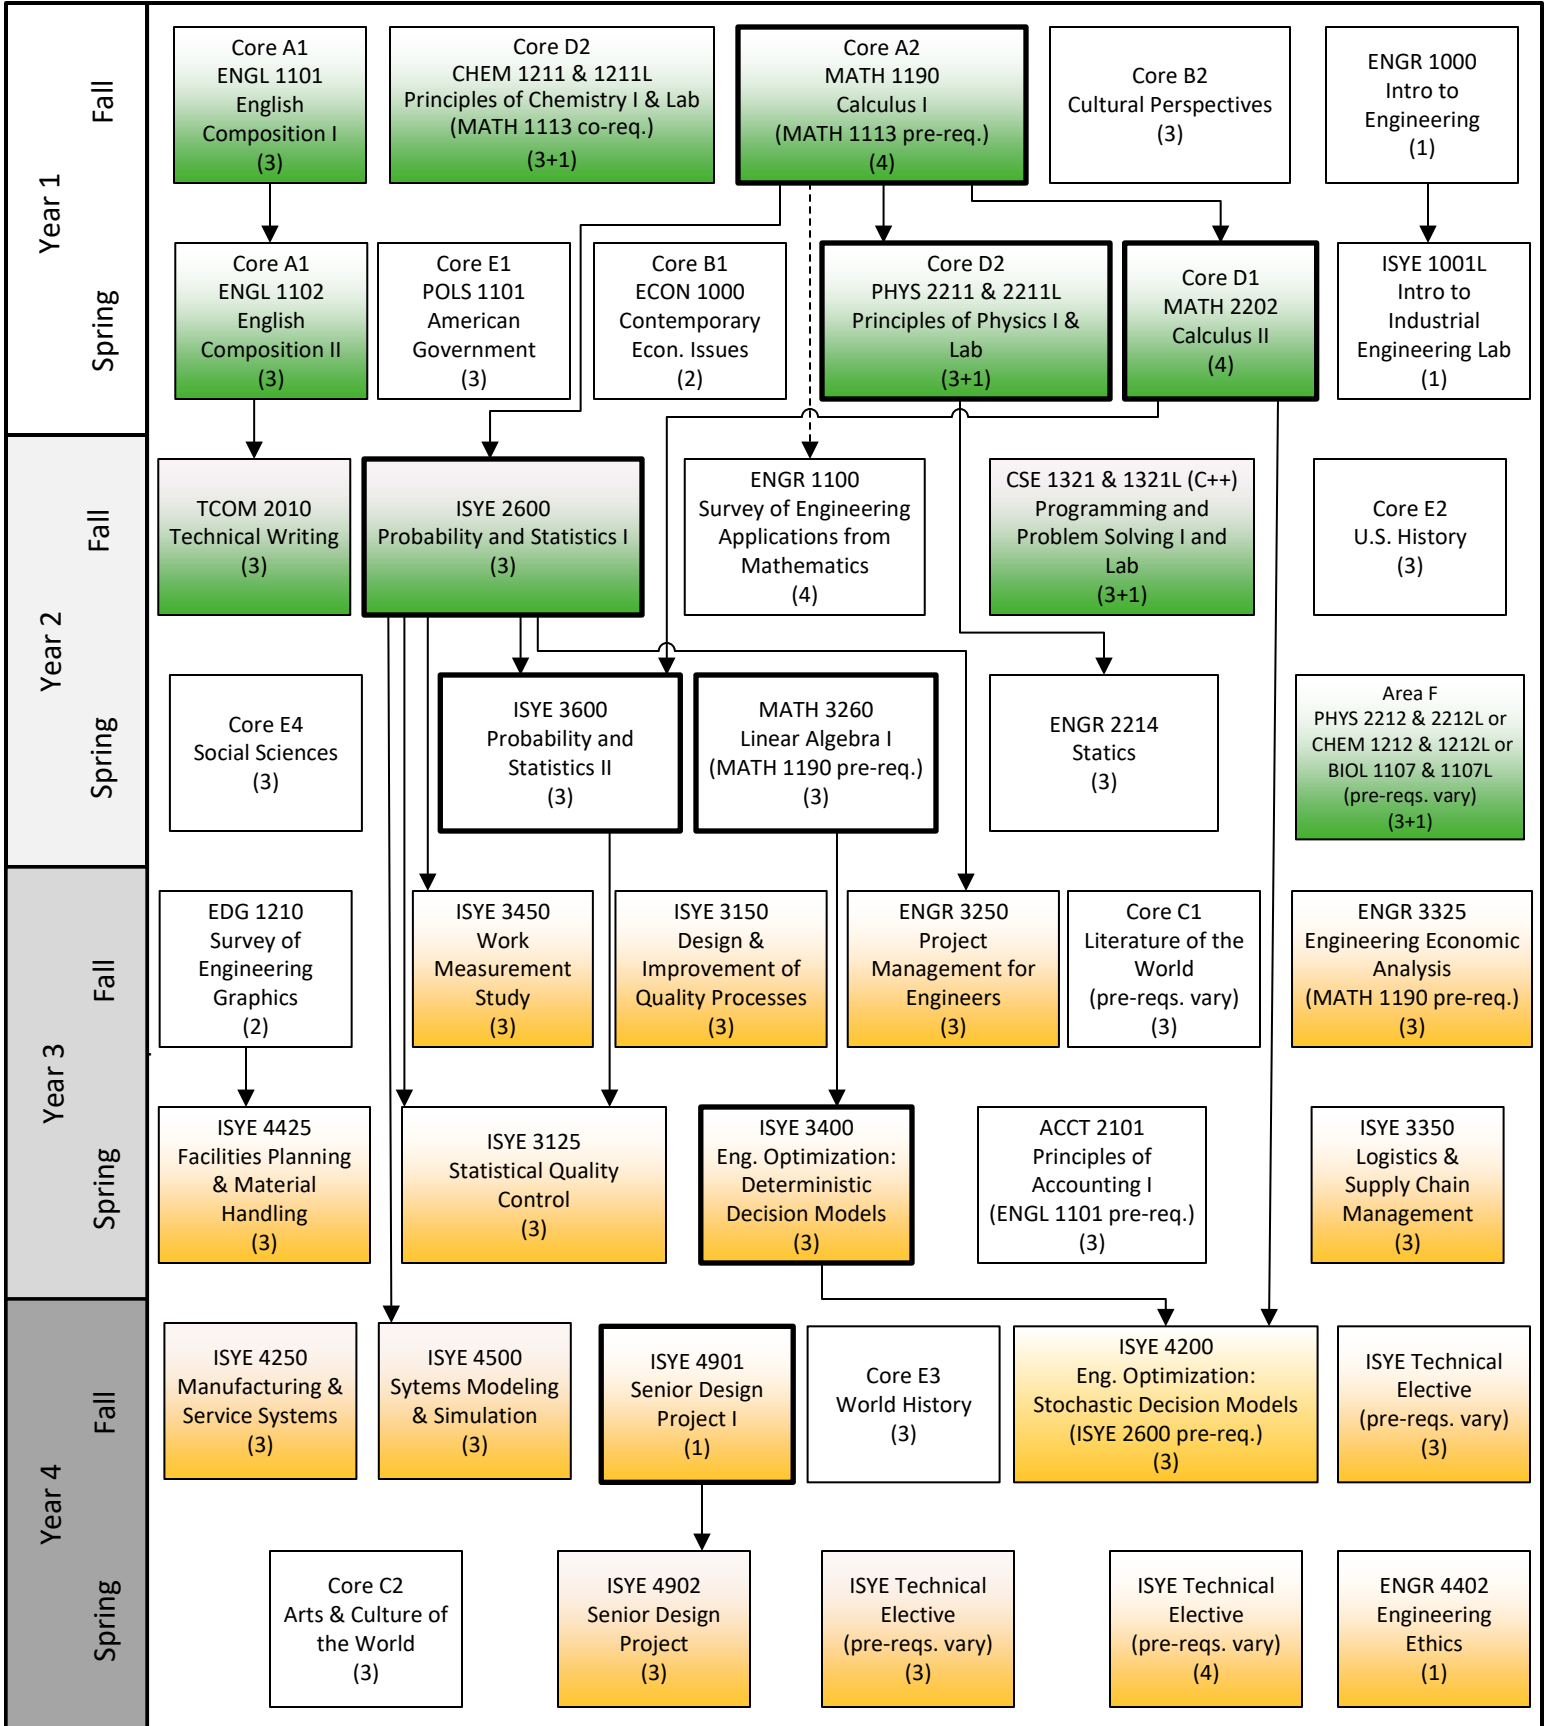

KENNESAW STATE UNIVERSITY

B.S. Industrial and Systems Engineering: Industrial Concentration 2023-2024 Flowchart

Disclaimer: Although we have made every effort for this flowchart to be free of errors, it cannot be guaranteed correct for all students. See DegreeWorks for official degree requirements.

→ Pre-requisite

- - - - - Can be taken concurrently

Critical Path
(Take these courses as soon as you can.)

Needed to apply for Engineering Standing

Requires Engineering Standing