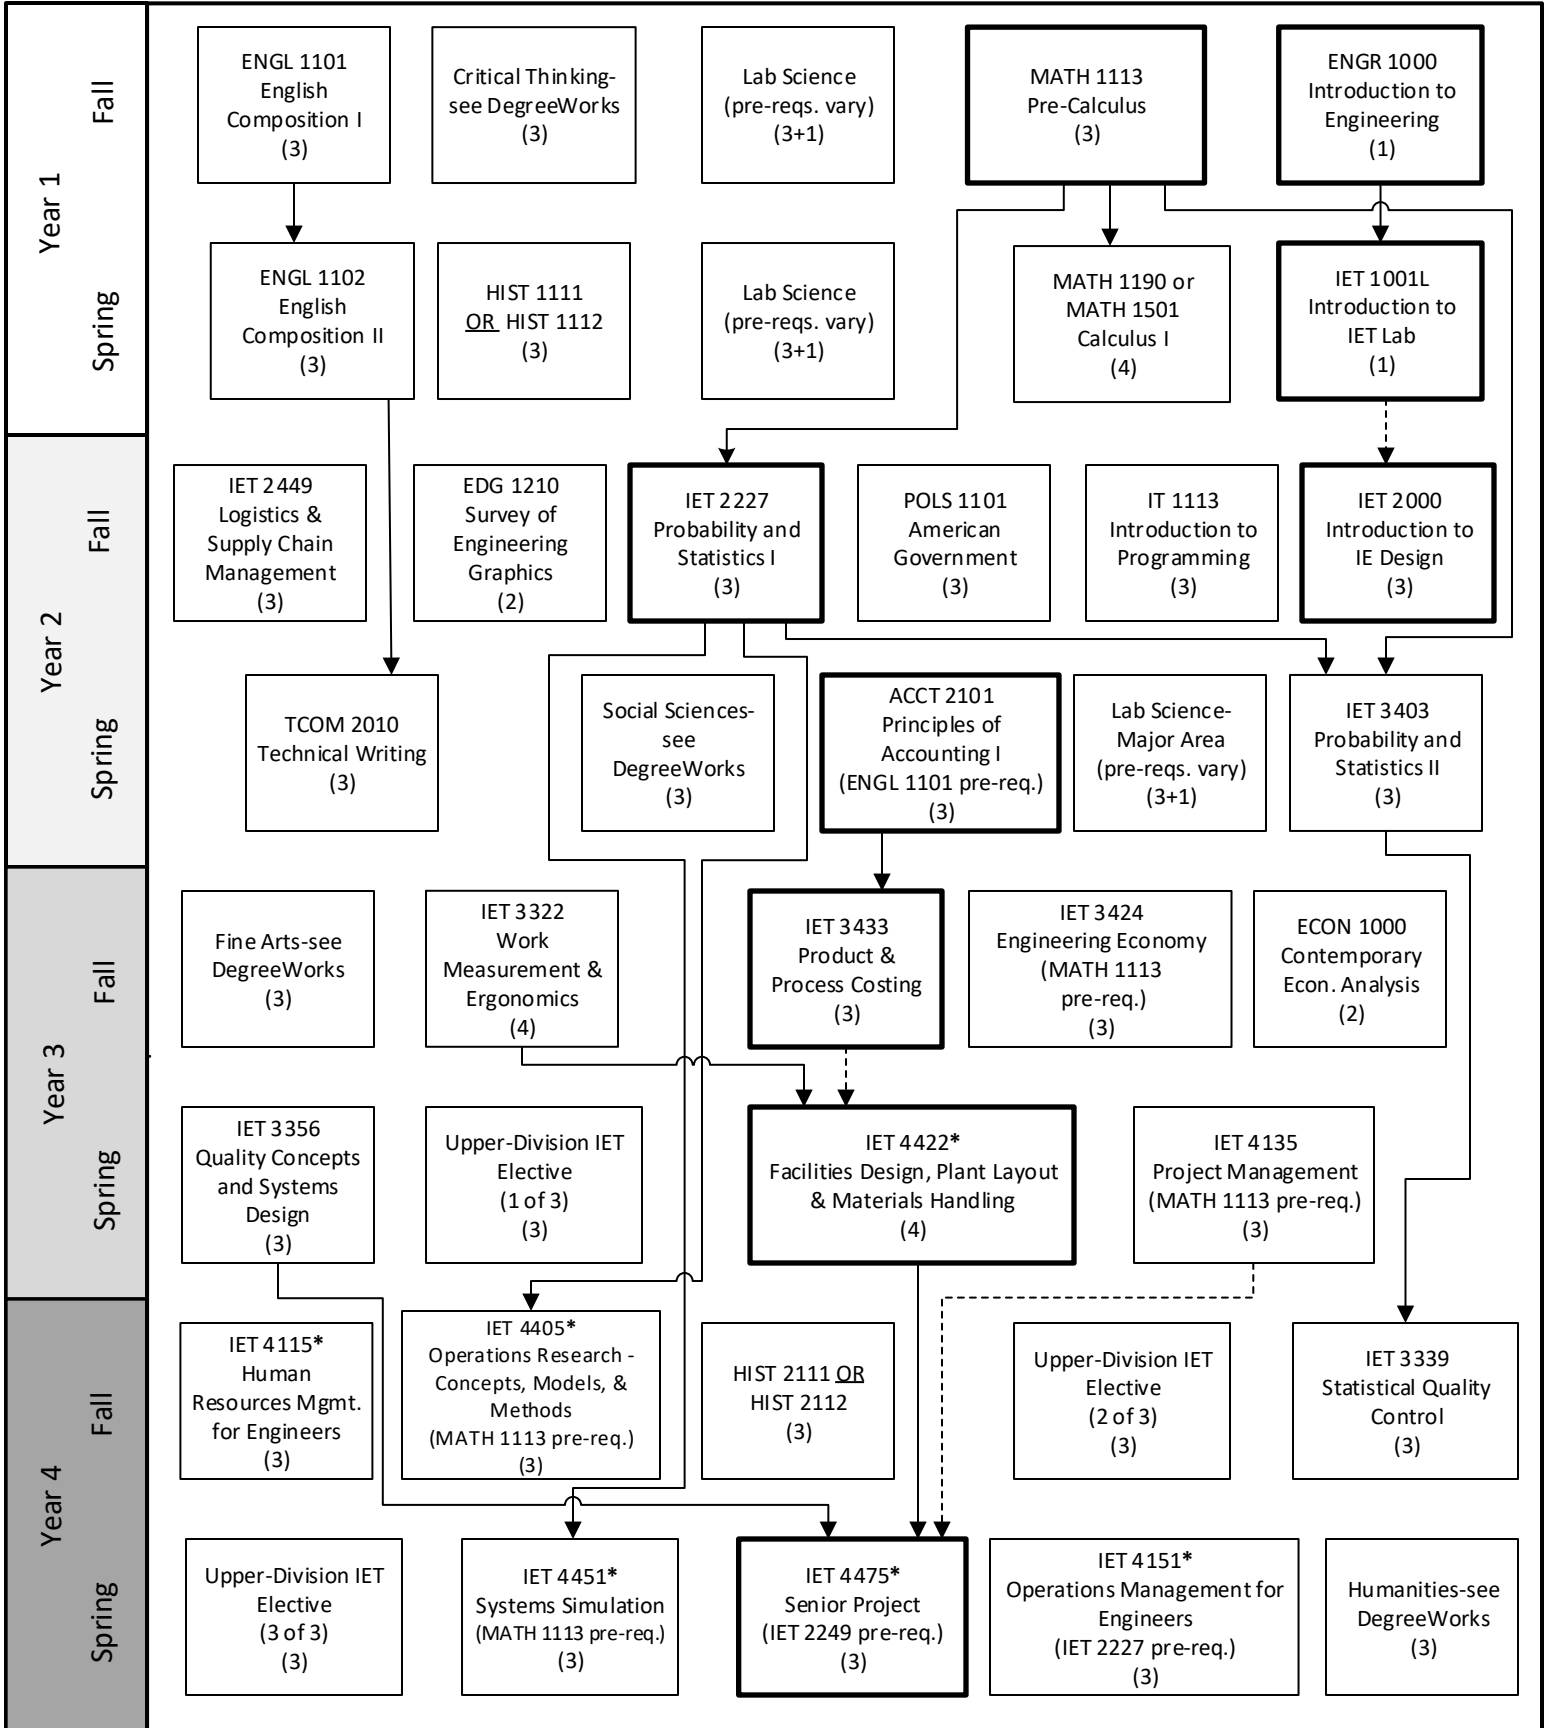

B.S. Industrial Engineering Technology 2024-2025 Flowchart

Disclaimer: Although we have made every effort for this flowchart to be free of errors, it cannot be guaranteed correct for all students. See DegreeWorks for official degree requirements.

—————▶ Pre-requisite
 - - - - -▶ Can be taken concurrently

Critical Path
 (Take these courses as soon as you can.)

* IET 2000 pre-req.