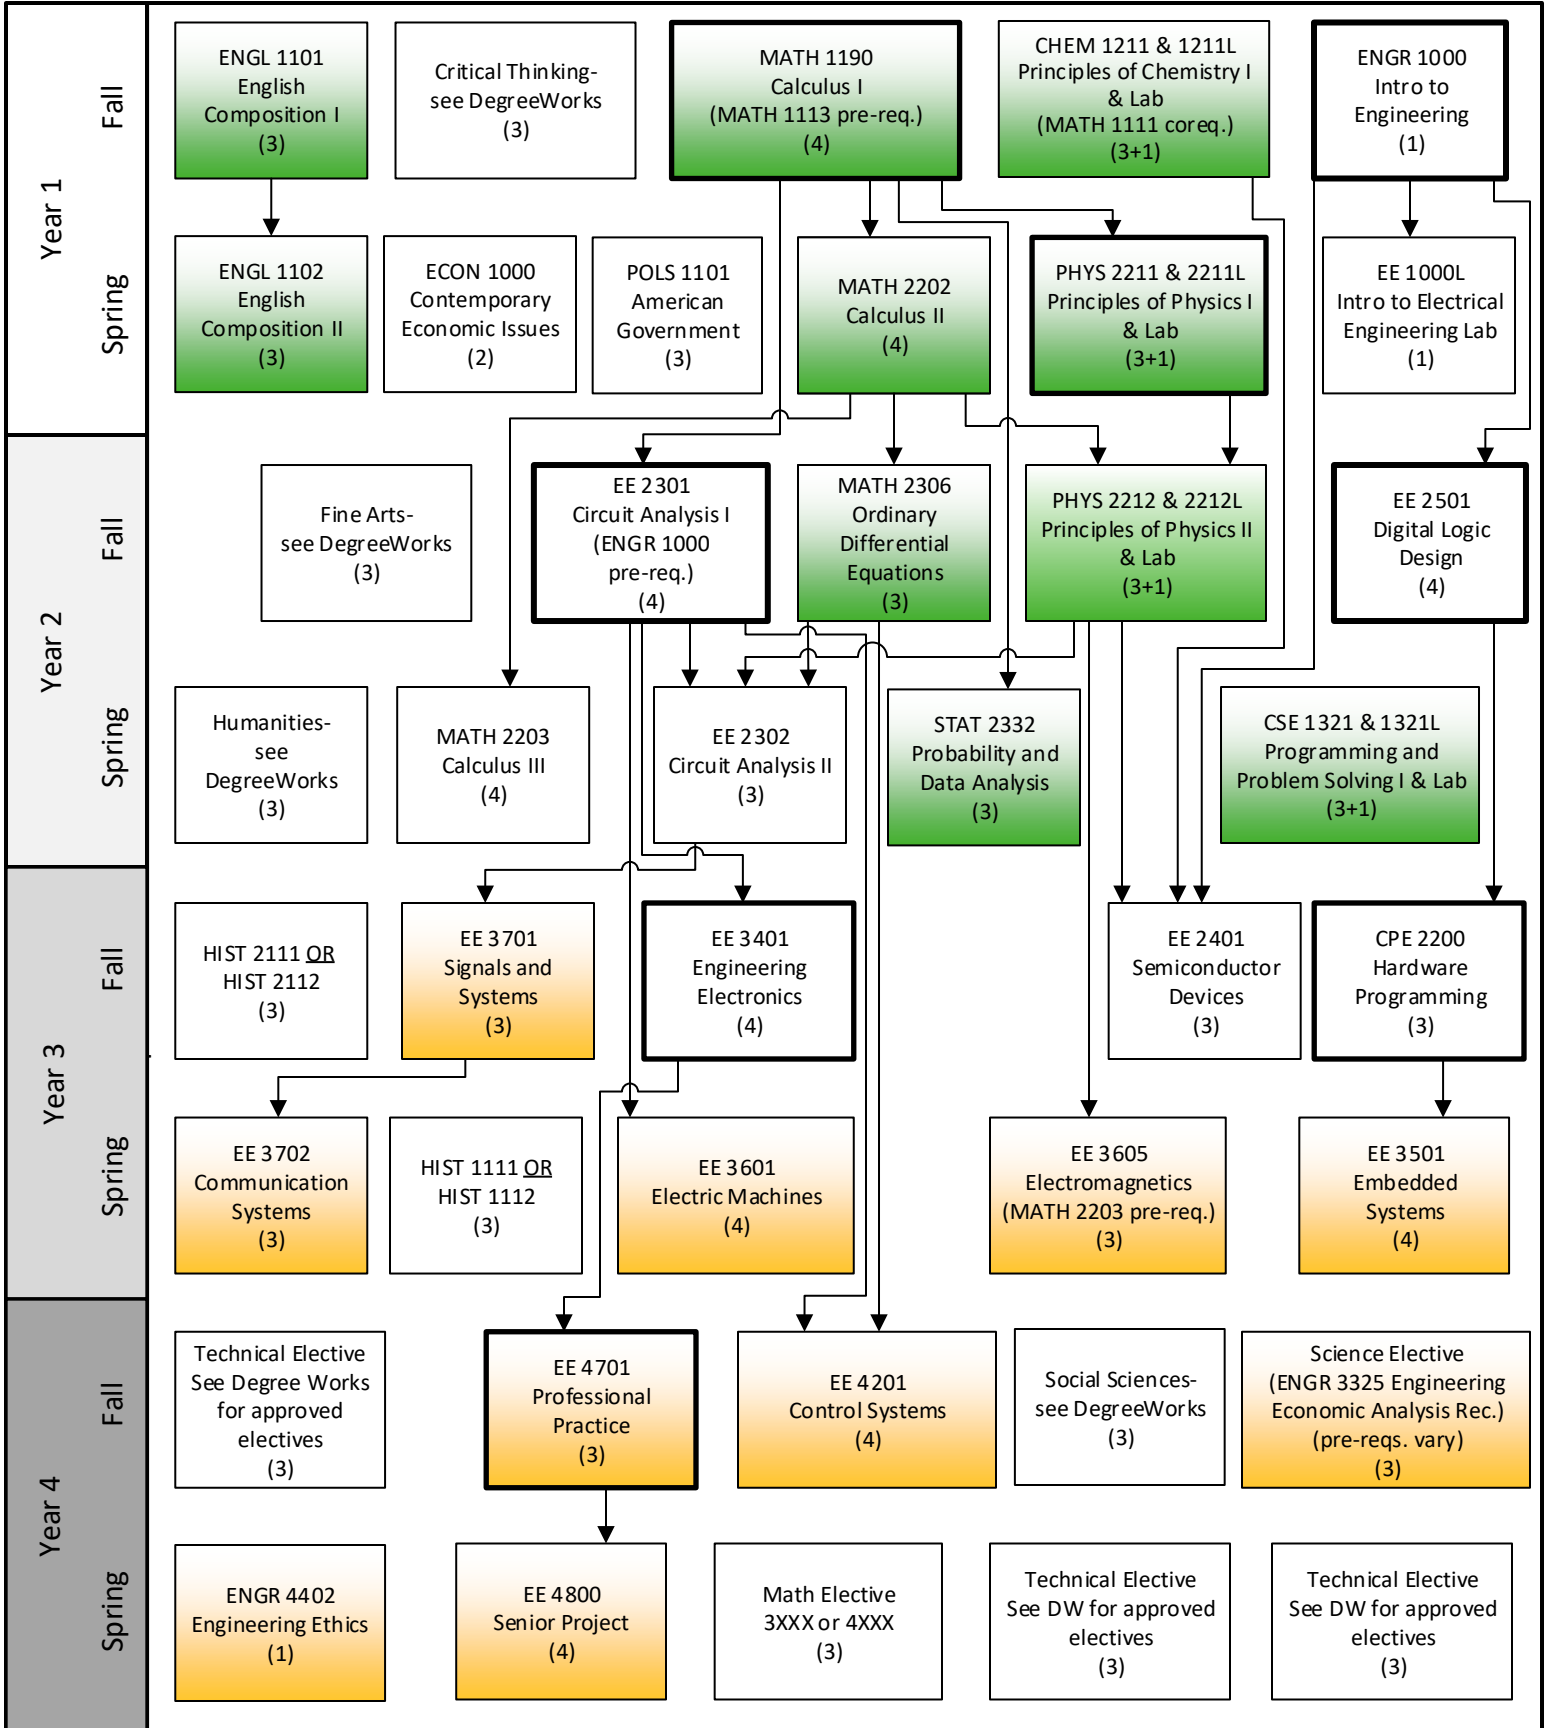

B.S. Electrical Engineering 2024-2025 Flowchart

KENNESAW STATE UNIVERSITY

Disclaimer: Although we have made every effort for this flowchart to be free of errors, it cannot be guaranteed correct for all students. See DegreeWorks for official degree requirements.

→ Pre-requisite
 - - - - - Can be taken concurrently

Critical Path
 (Take these courses as soon as you can.)

Needed to apply for Engineering Standing

Requires Engineering Standing