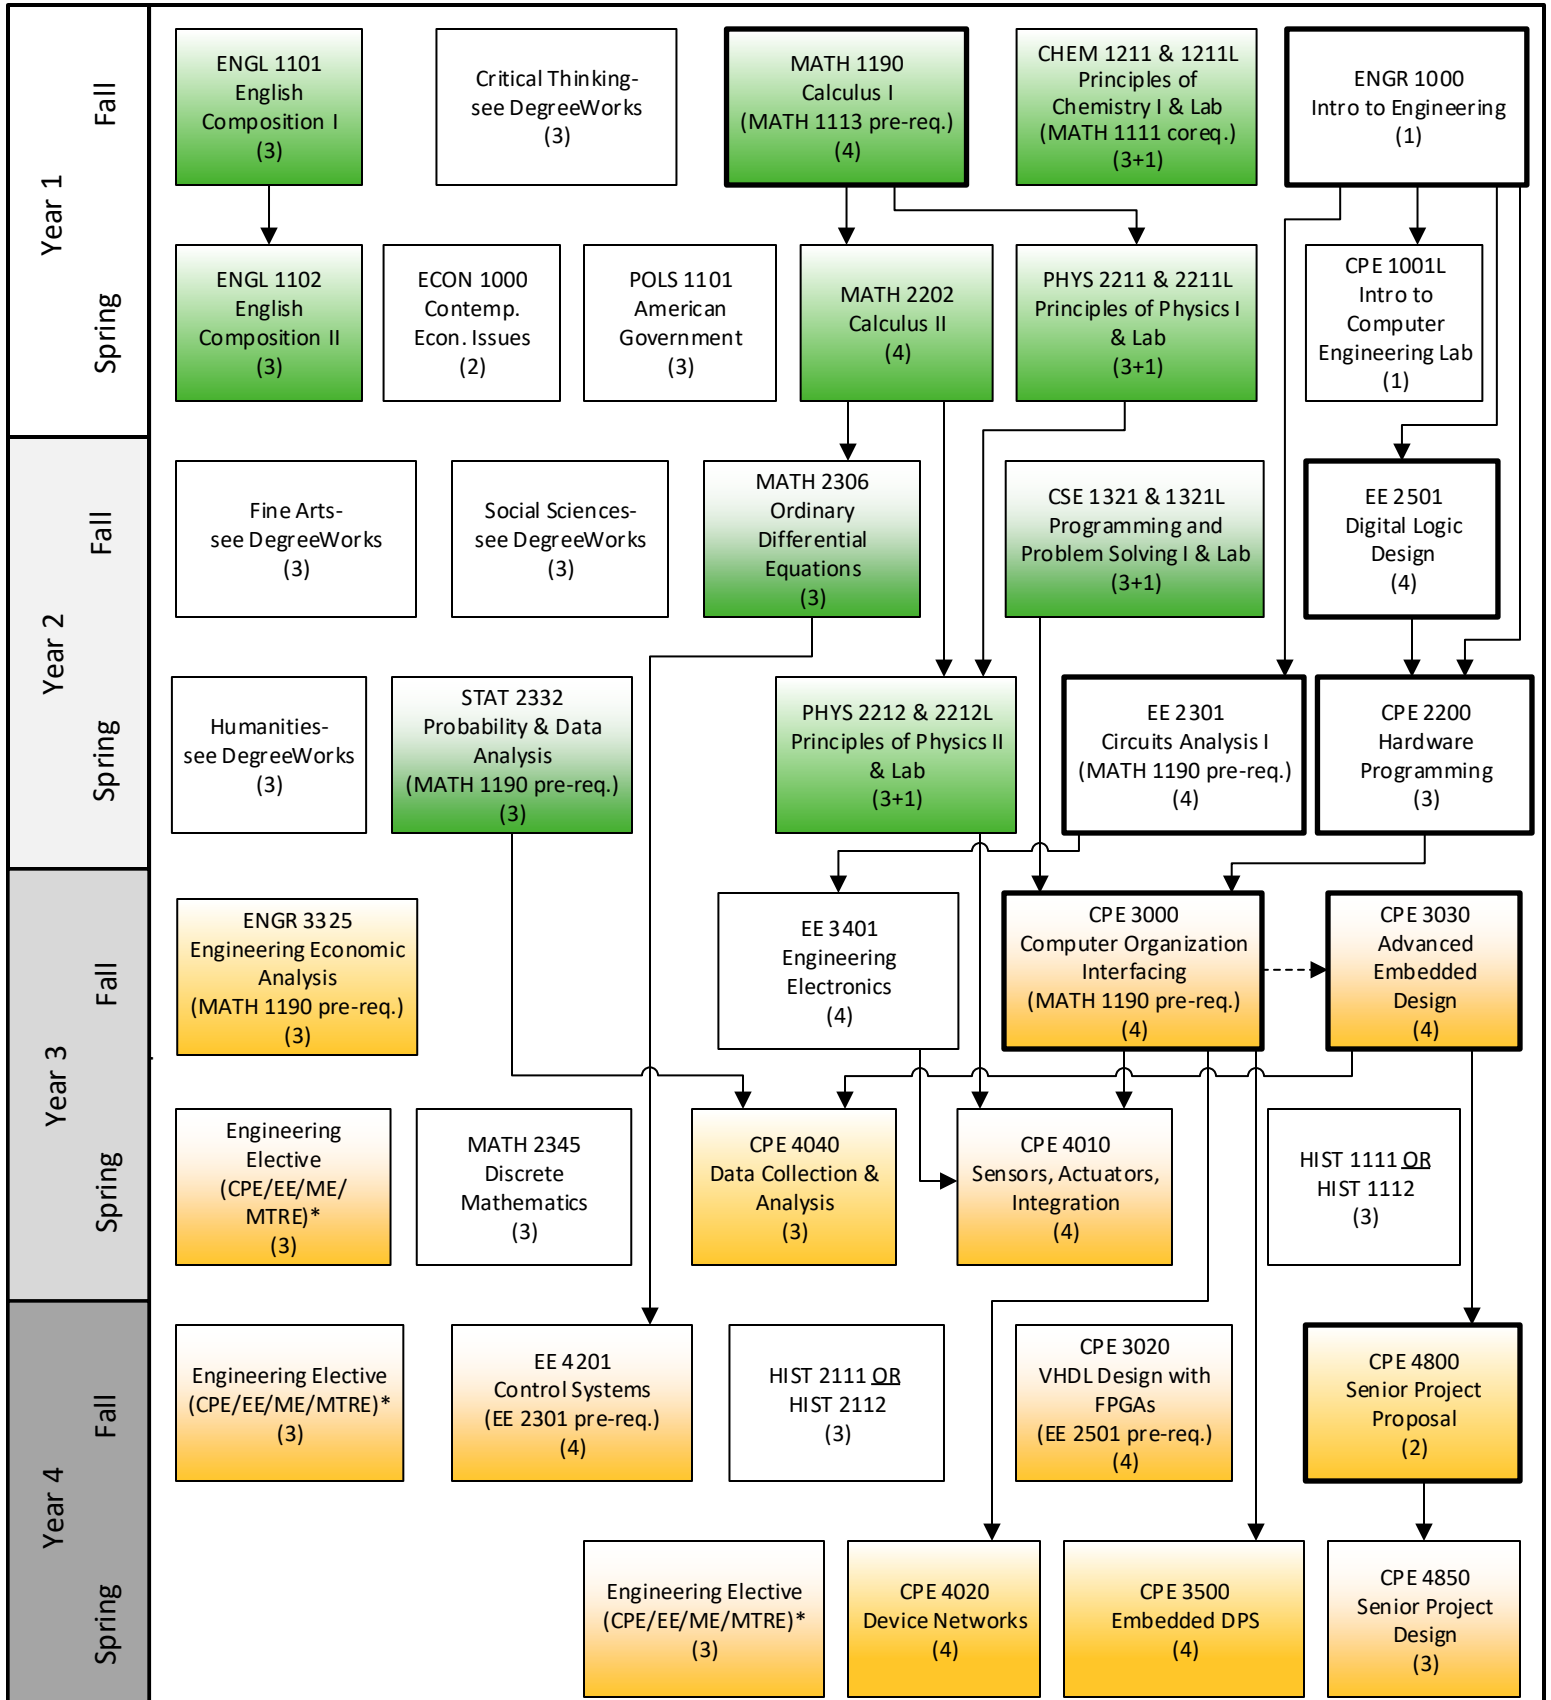

B.S. Computer Engineering 2024-2025 Flowchart

Disclaimer: Although we have made every effort for this flowchart to be free of errors, it cannot be guaranteed correct for all students. See DegreeWorks for official degree requirements.

*MTRE 3610, EE 3501, EE 3706, and EE 4701 are not allowed as electives. Prereqs for SWE and CS are (CS 1311 or CSE 1321) and CPE 3000.

—————> Pre-requisite
 - - - - -> Can be taken concurrently

Critical Path
 (Take these courses as soon as you can.)

Needed to apply for Engineering Standing

Requires Engineering Standing