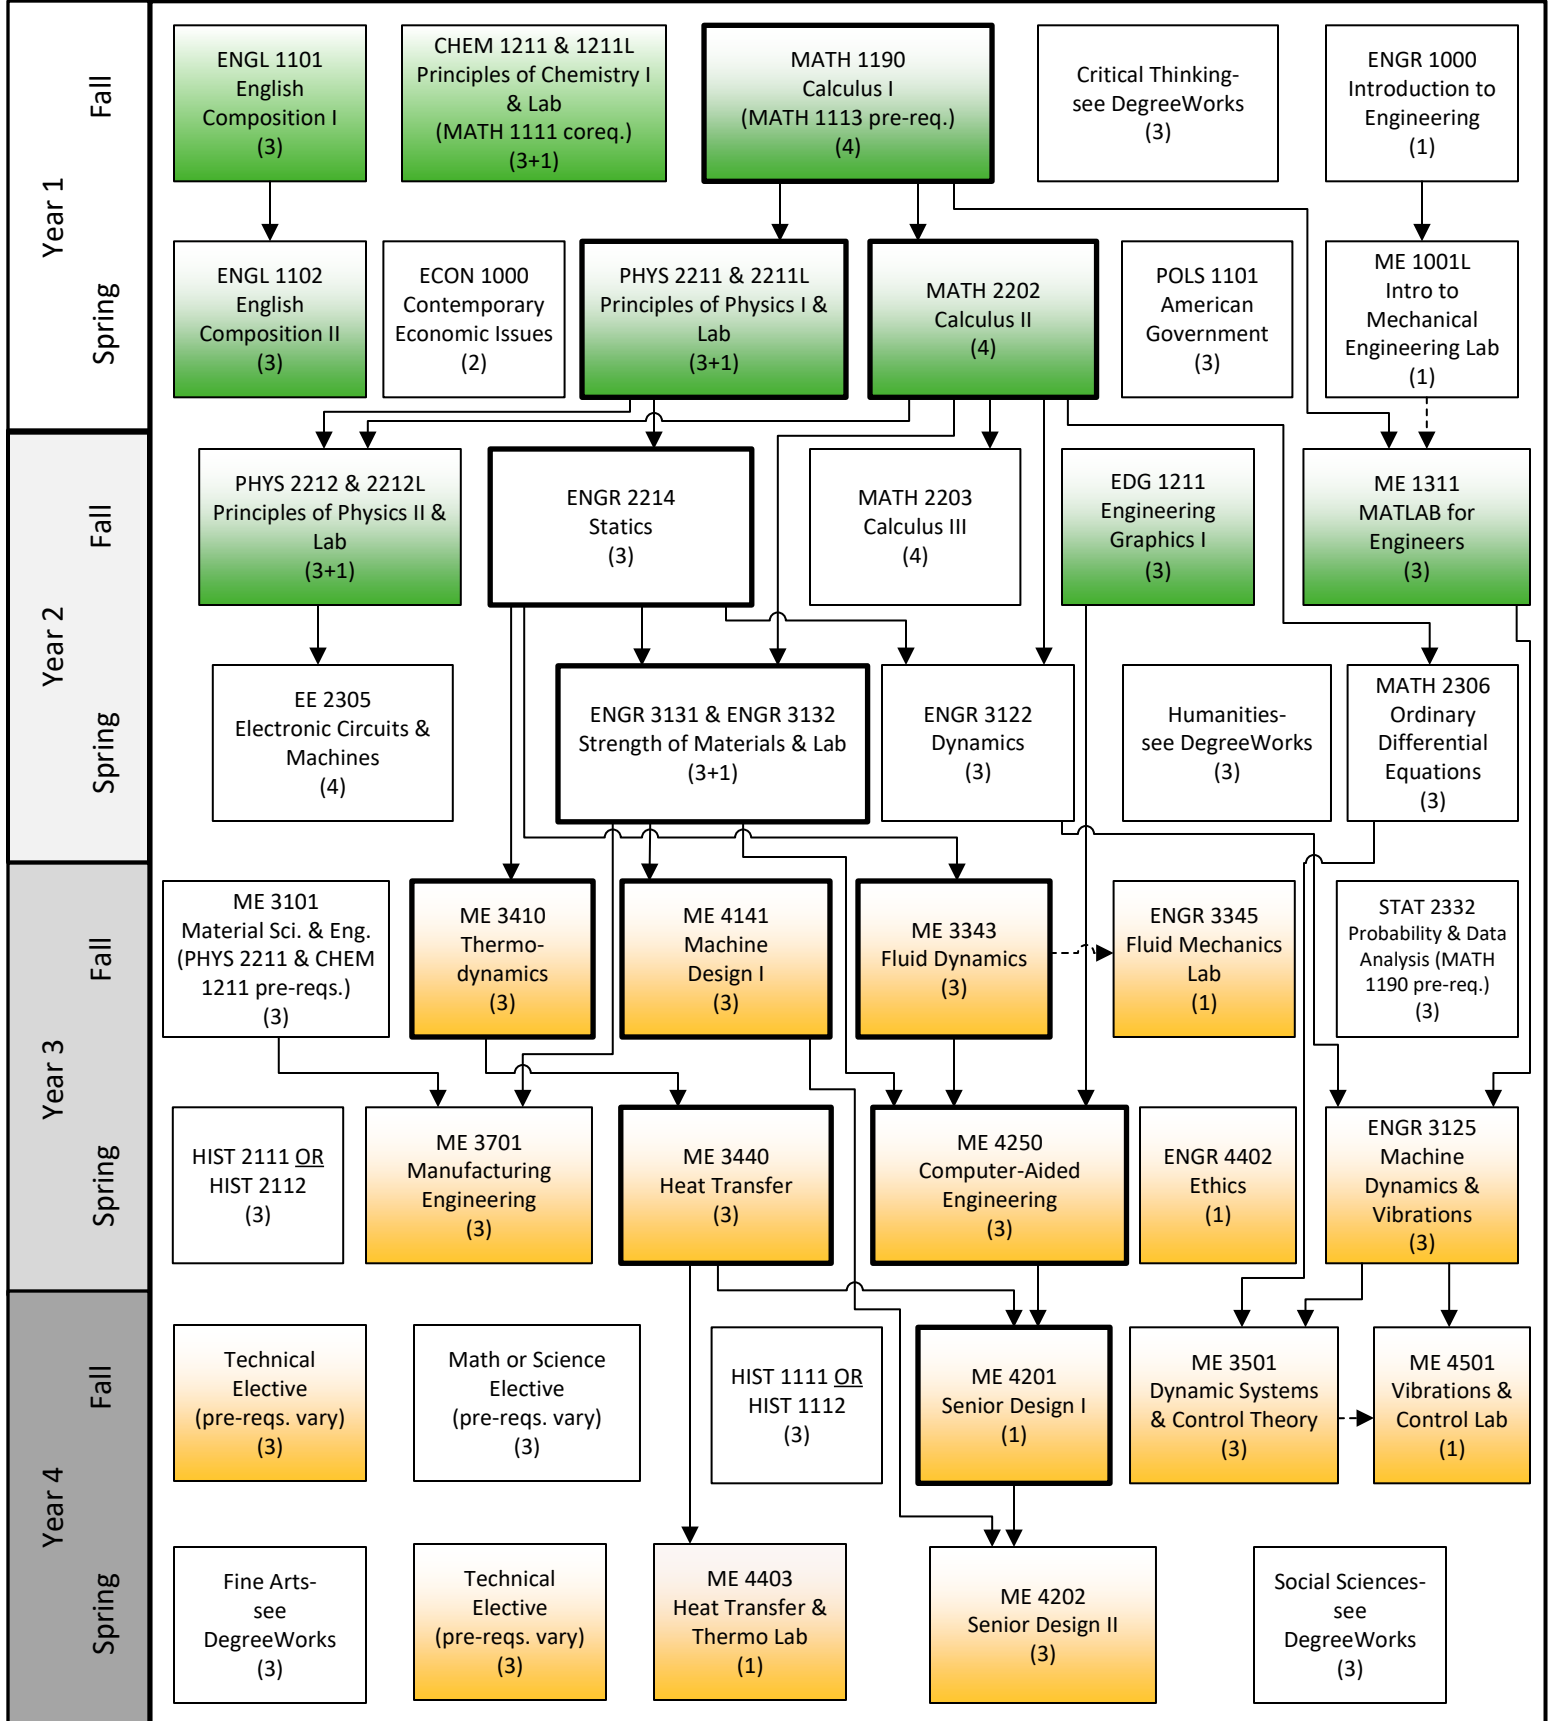

B.S. Mechanical Engineering 2024-2025 Flowchart

Disclaimer: Although we have made every effort for this flowchart to be free of errors, it cannot be guaranteed correct for all students. See DegreeWorks for official degree requirements.

→ Pre-requisite

- - - - - Can be taken concurrently

Critical Path
(Take these courses as soon as you can.)

Needed to apply for Engineering Standing

Requires Engineering Standing