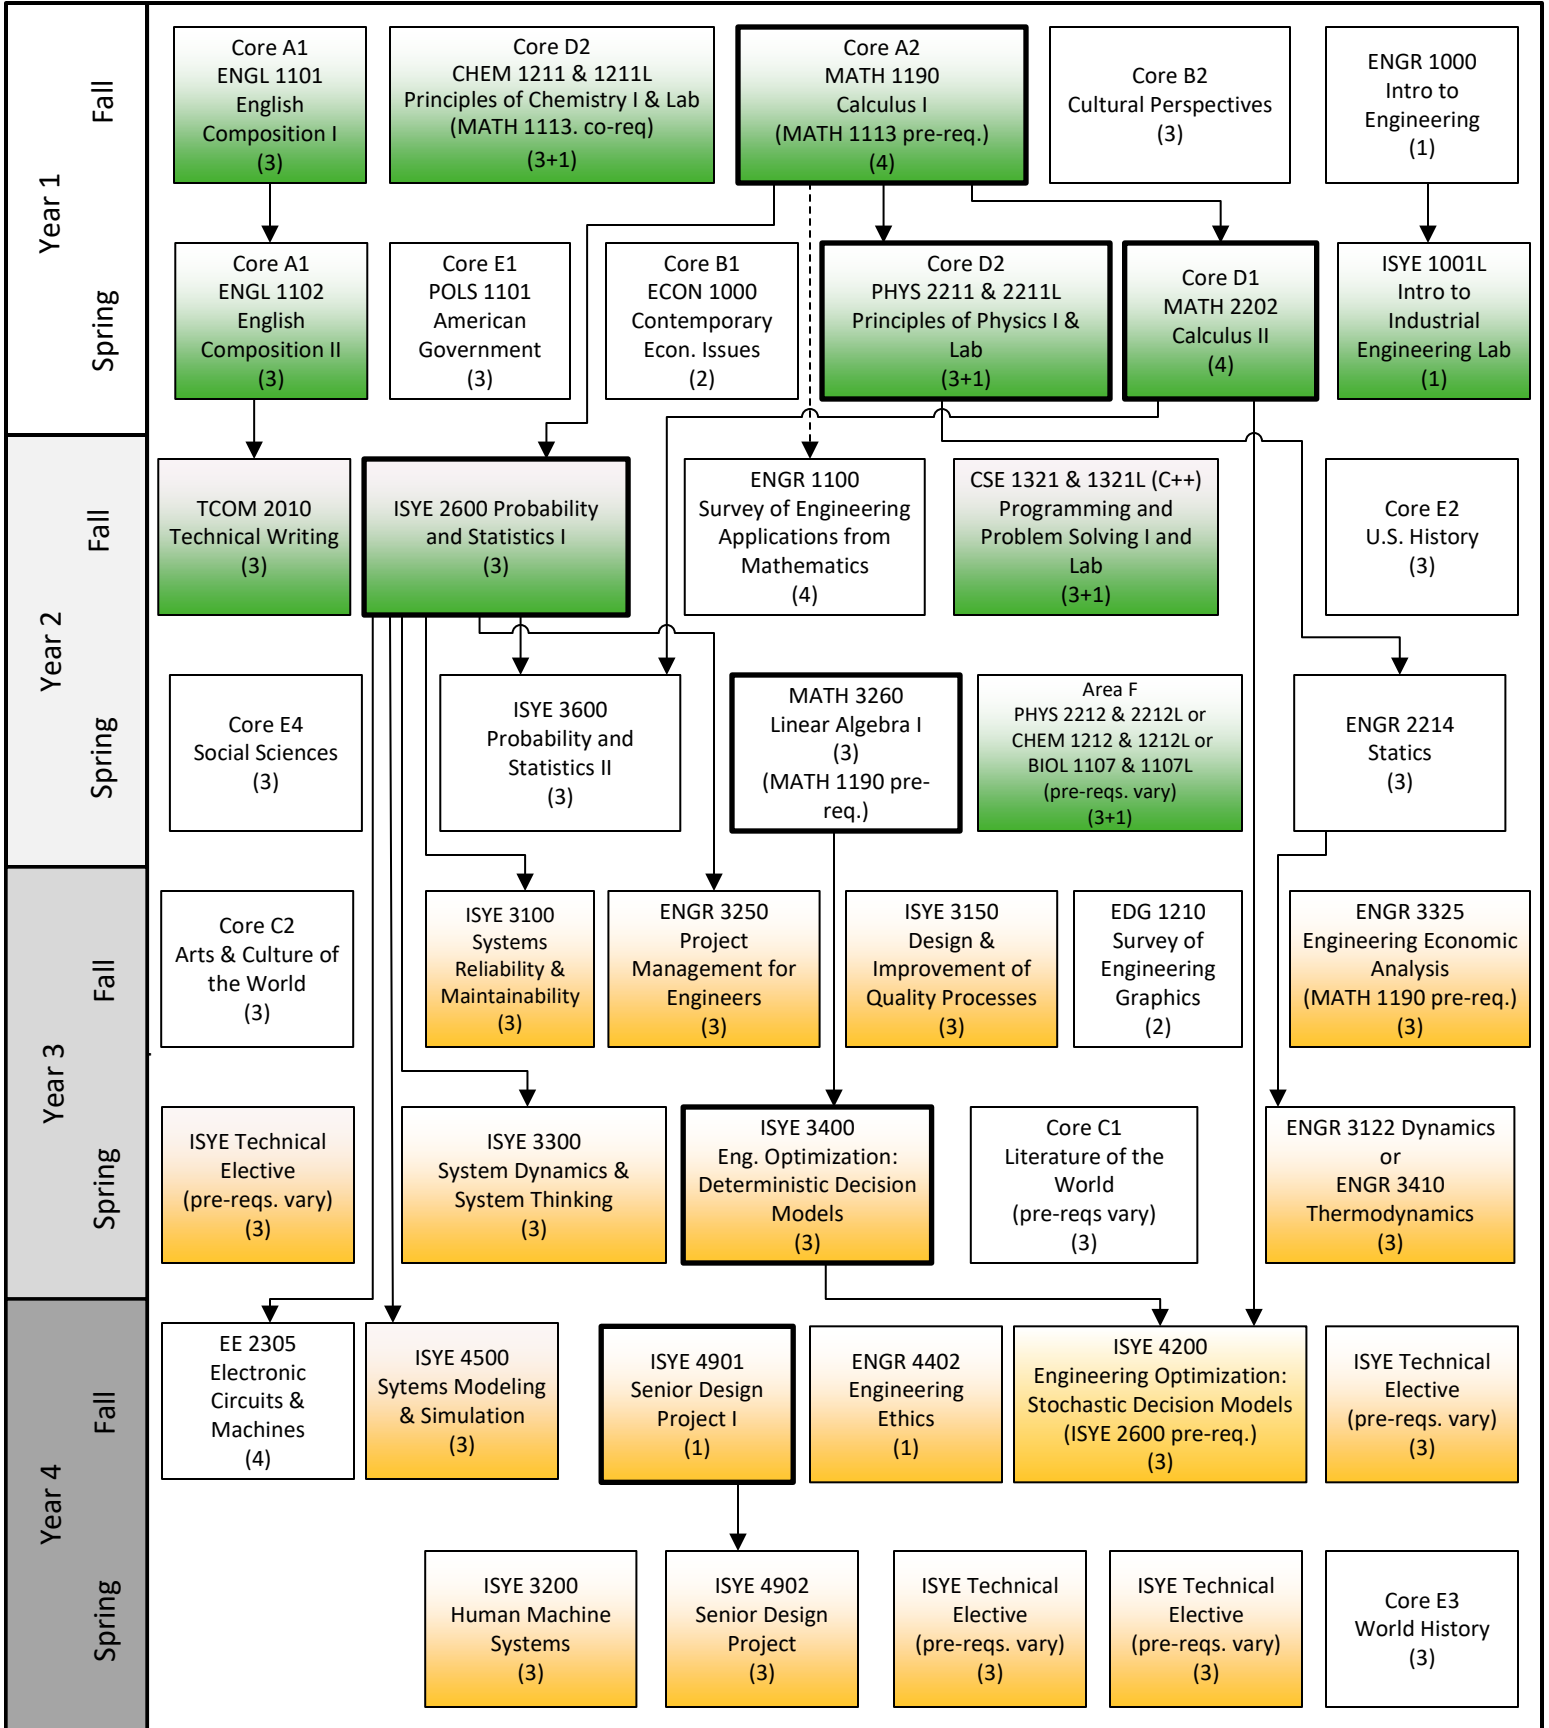

KENNESAW STATE UNIVERSITY

B.S. Industrial and Systems Engineering: Systems Concentration 2023-2024 Flowchart

Disclaimer: Although we have made every effort for this flowchart to be free of errors, it cannot be guaranteed correct for all students. See DegreeWorks for official degree requirements.

→ Pre-requisite
 - - - - - Can be taken concurrently

Critical Path
 (Take these courses as soon as you can.)

Needed to apply for Engineering Standing

Requires Engineering Standing