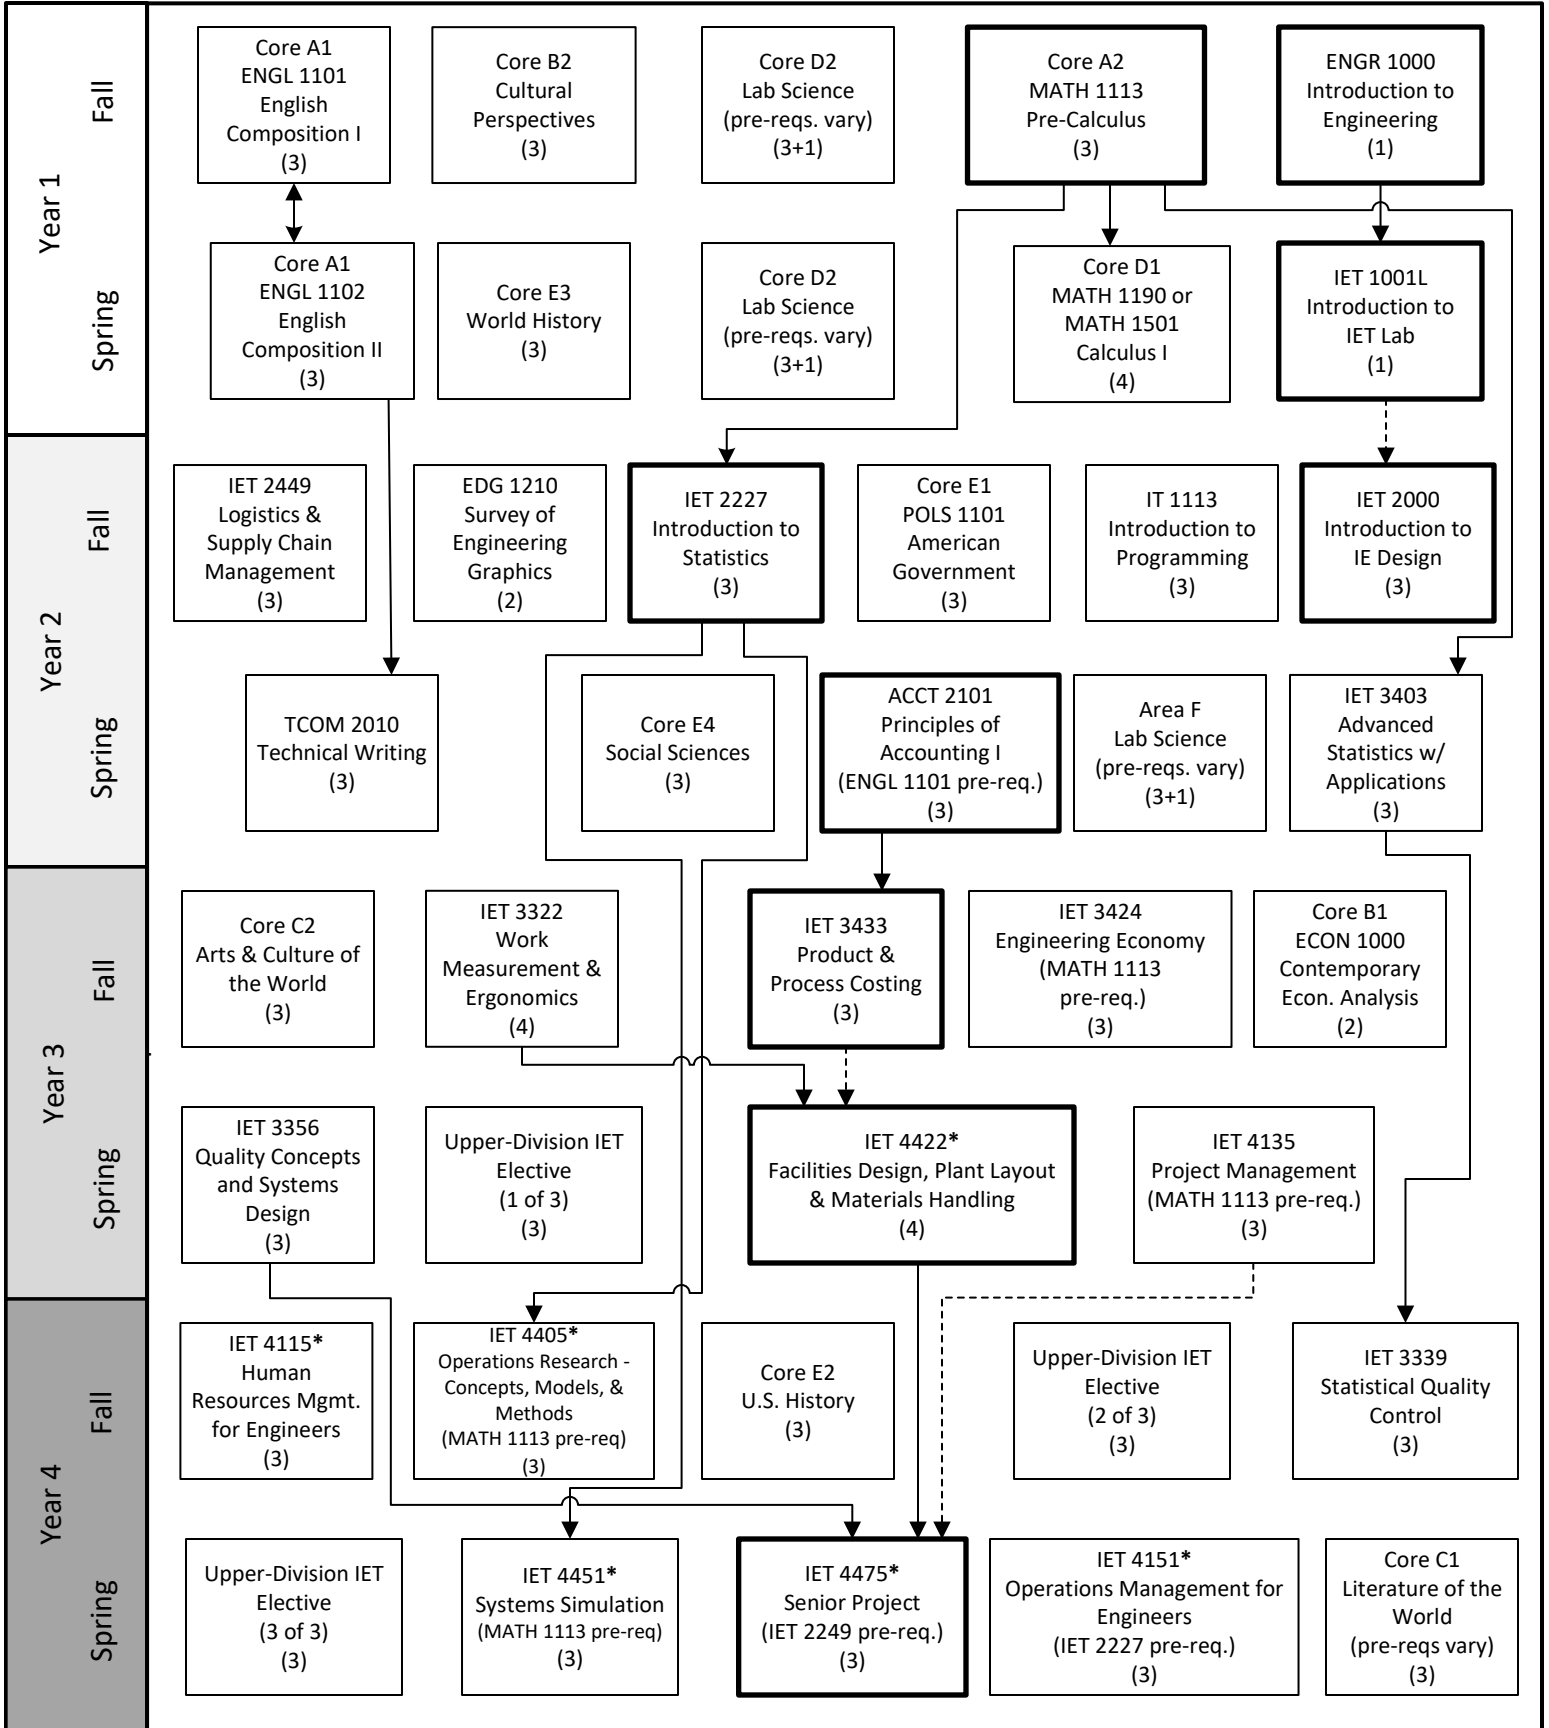

B.S. Industrial Engineering Technology 2023-2024 Flowchart

Disclaimer: Although we have made every effort for this flowchart to be free of errors, it cannot be guaranteed correct for all students. See DegreeWorks for official degree requirements.

→ Pre-requisite
 - - - - - Can be taken concurrently

Critical Path
 (Take these courses as soon as you can.)

* IET 2000 pre-req.