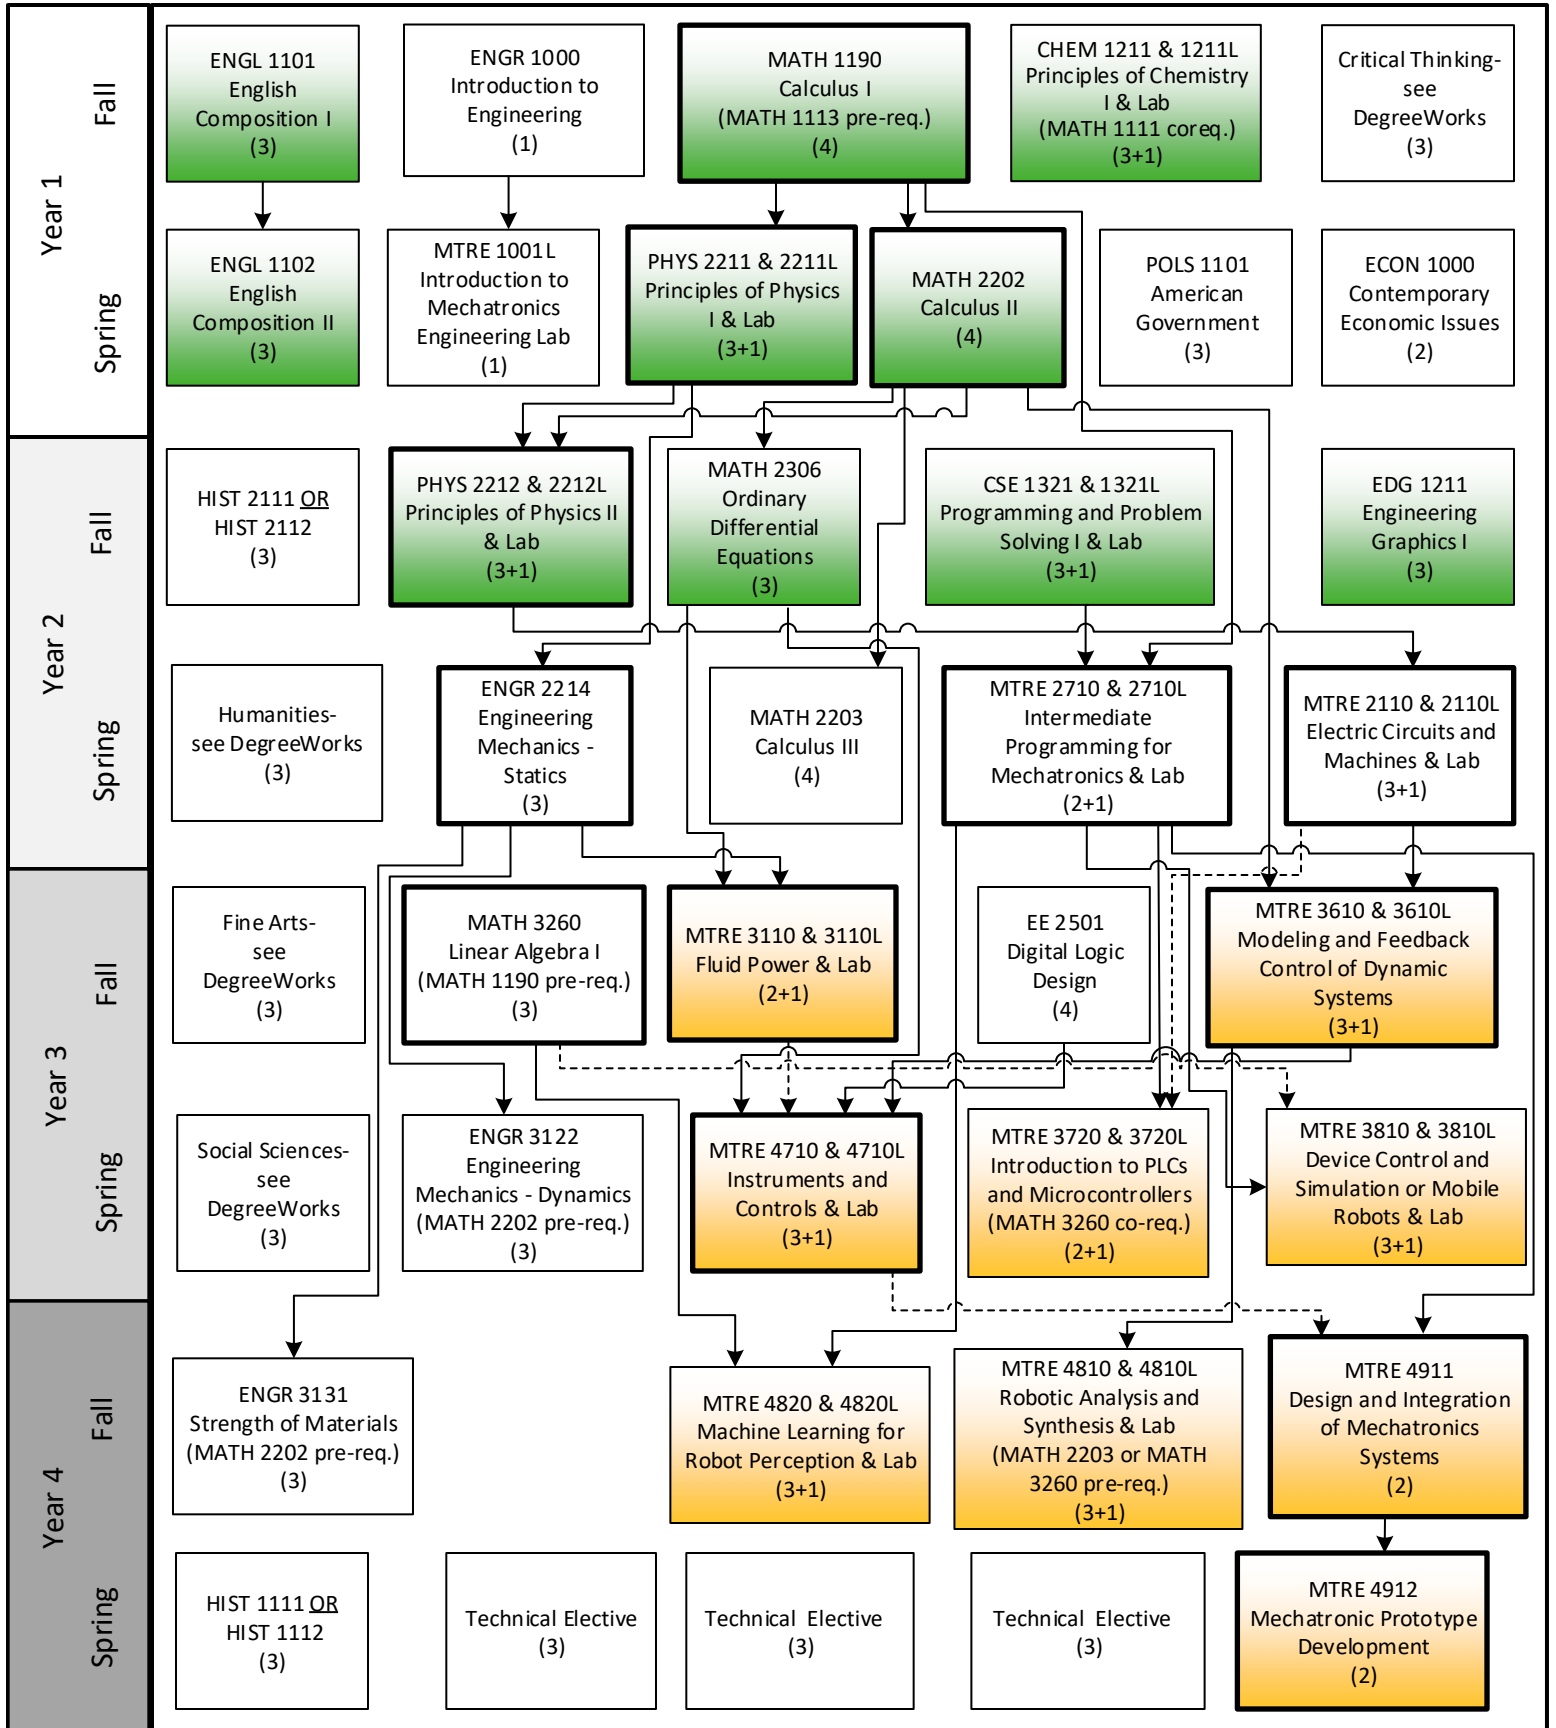

B.S. Mechatronics Engineering 2024-2025 Flowchart

Disclaimer: Although we have made every effort for this flow chart to be free of errors, it cannot be guaranteed correct for all students. See DegreeWorks for official degree requirements.

—————> Pre-requisite
 - - - - -> Can be taken concurrently

Critical Path
(Take these courses as soon as you can.)

Needed to apply for Engineering Standing

Requires Engineering Standing