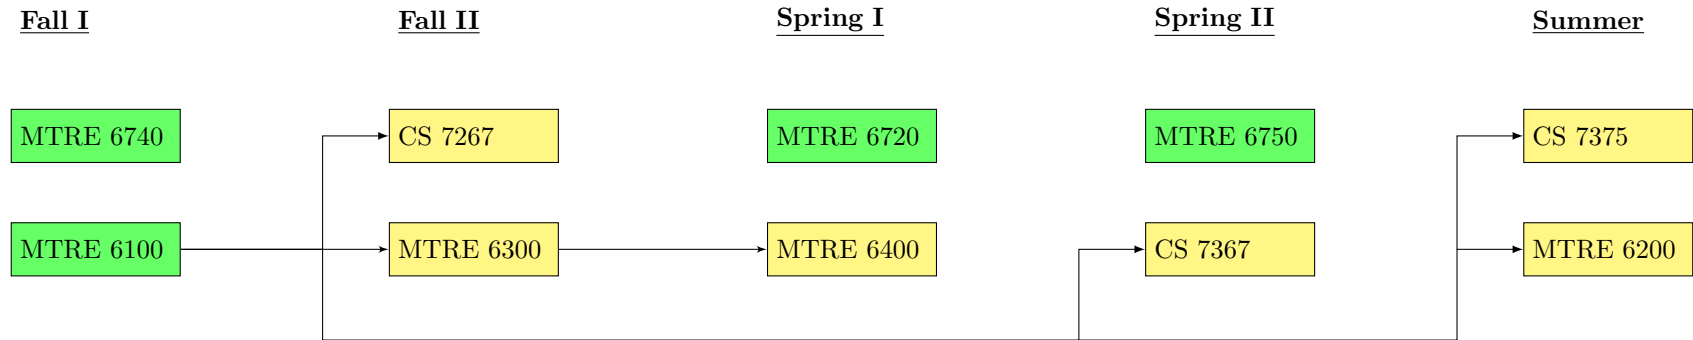

Intelligent Robotic Systems Master's Degree

Suggested Plan For Students Entering in Fall

One-Year Completion Time

Annual Course Offering Schedule (for Reference)

Fall I: MTRE 6100 and MTRE 6740

Fall II: CS 7267* and MTRE 6300*

Spring I: MTRE 6100, MTRE 6400**, and MTRE 6720

Spring II: CS 7367* and MTRE 6750

Summer: CS 7375* and MTRE 6200*

Where * indicates a course with MTRE 6100 as a prerequisite, and ** indicates a course with MTRE 6300 as a prerequisite.

Intelligent Robotic Systems Master's Degree

Suggested Plan For Students Entering in Spring

One-Year-Plus-Seven-Weeks Completion Time

Annual Course Offering Schedule (for Reference)

Fall I: MTRE 6100 and MTRE 6740