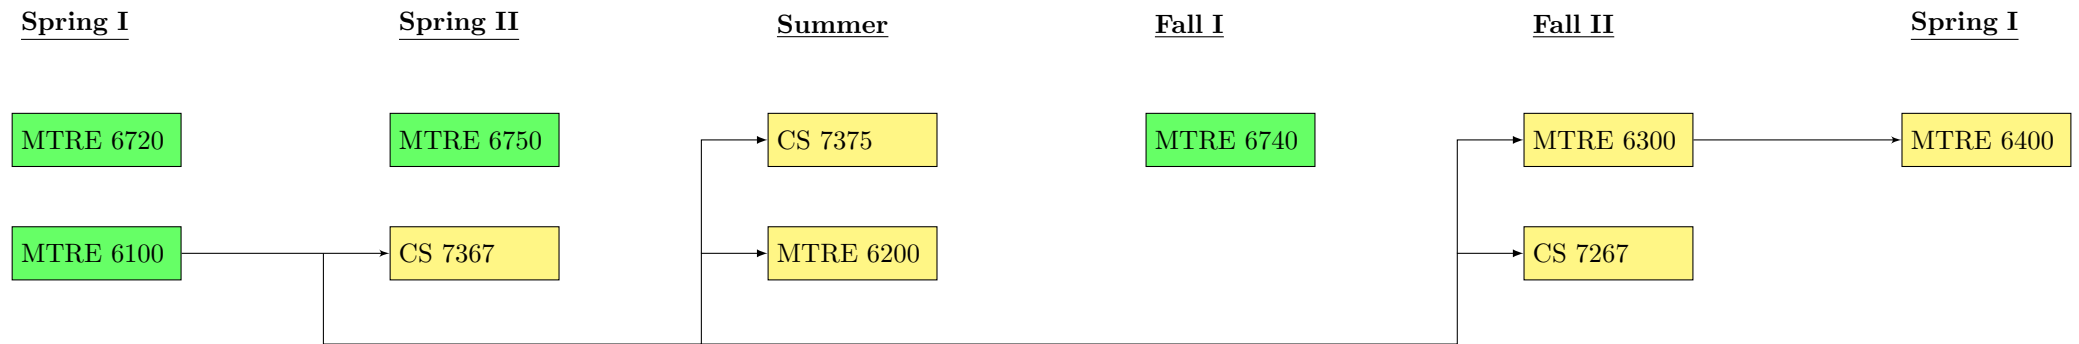

Intelligent Robotic Systems Master's Degree

Suggested Plan For Students Entering in Fall

One-Year Completion Time

Annual Course Offering Schedule (for Reference)

Fall I: MTRE 6100 and MTRE 6740

Fall II: CS 7267* and MTRE 6300*

Spring I: MTRE 6100, MTRE 6400**, and MTRE 6720

Spring II: CS 7367* and MTRE 6750

Summer: CS 7375* and MTRE 6200*

Where * indicates a course with MTRE 6100 as a prerequisite, and ** indicates a course with MTRE 6300 as a prerequisite.

Intelligent Robotic Systems Master's Degree

Suggested Plan For Students Entering in Spring

One-Year-Plus-Seven-Weeks Completion Time

Annual Course Offering Schedule (for Reference)

Fall I: MTRE 6100 and MTRE 6740