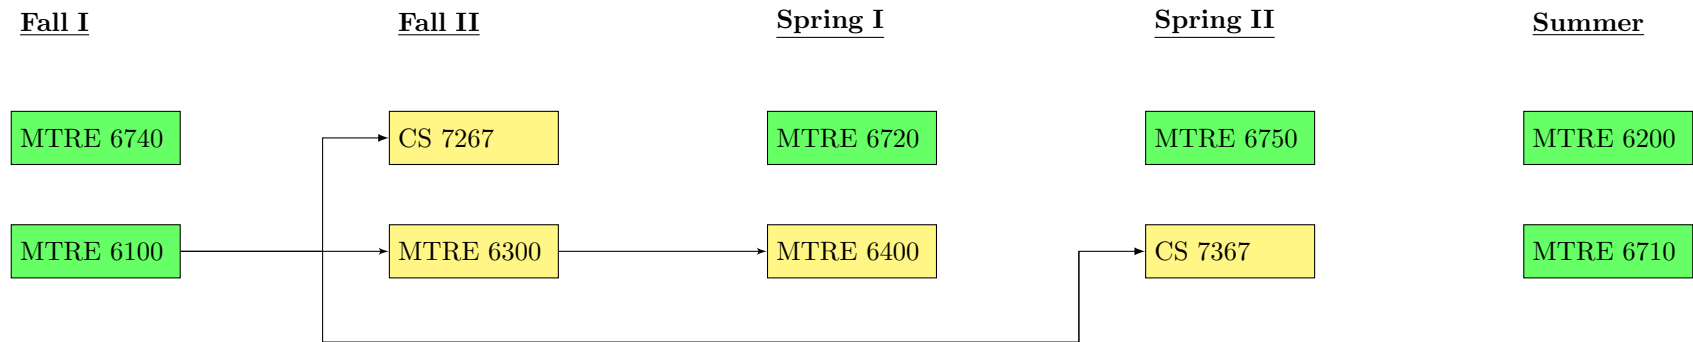

Intelligent Robotic Systems Master's Degree

Suggested Plan For Students Entering in Fall

One-Year Completion Time

Annual Course Offering Schedule (for Reference)

Fall I: MTRE 6100 and MTRE 6740

Fall II: CS 7267* and MTRE 6300*

Spring I: MTRE 6100, MTRE 6400**, and MTRE 6720

Spring II: CS 7367* and MTRE 6750

Summer: MTRE 6200, and MTRE 6710

Where * indicates a course with MTRE 6100 as a prerequisite, and ** indicates a course with MTRE 6300 as a prerequisite.

Intelligent Robotic Systems Master's Degree

Suggested Plan For Students Entering in Spring

One-Year-Plus-Seven-Weeks Completion Time

Annual Course Offering Schedule (for Reference)

Fall I: MTRE 6100 and MTRE 6740