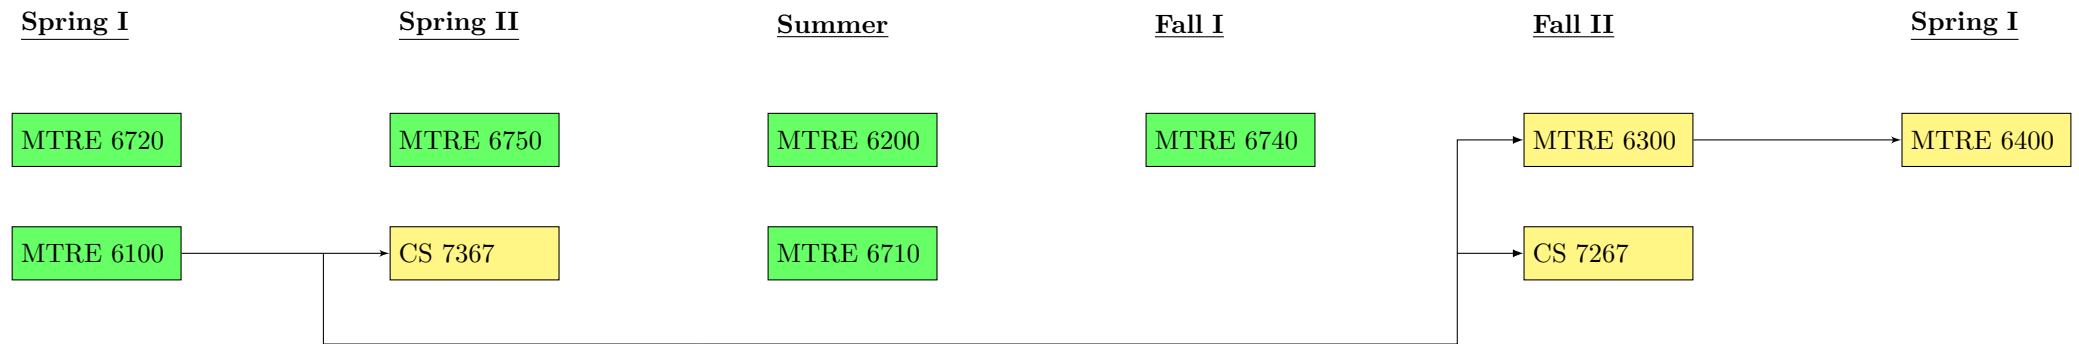

Intelligent Robotic Systems Master's Degree

Suggested Plan For Students Entering in Fall

One-Year Completion Time

Annual Course Offering Schedule (for Reference)

Fall I: MTRE 6100 and MTRE 6740

Fall II: CS 7267* and MTRE 6300*

Spring I: MTRE 6100, MTRE 6400**, and MTRE 6720

Spring II: CS 7367* and MTRE 6750

Summer: MTRE 6200, and MTRE 6710

Where * indicates a course with MTRE 6100 as a prerequisite, and ** indicates a course with MTRE 6300 as a prerequisite.

Intelligent Robotic Systems Master's Degree

Suggested Plan For Students Entering in Spring

One-Year-Plus-Seven-Weeks Completion Time

Annual Course Offering Schedule (for Reference)

Fall I: MTRE 6100 and MTRE 6740