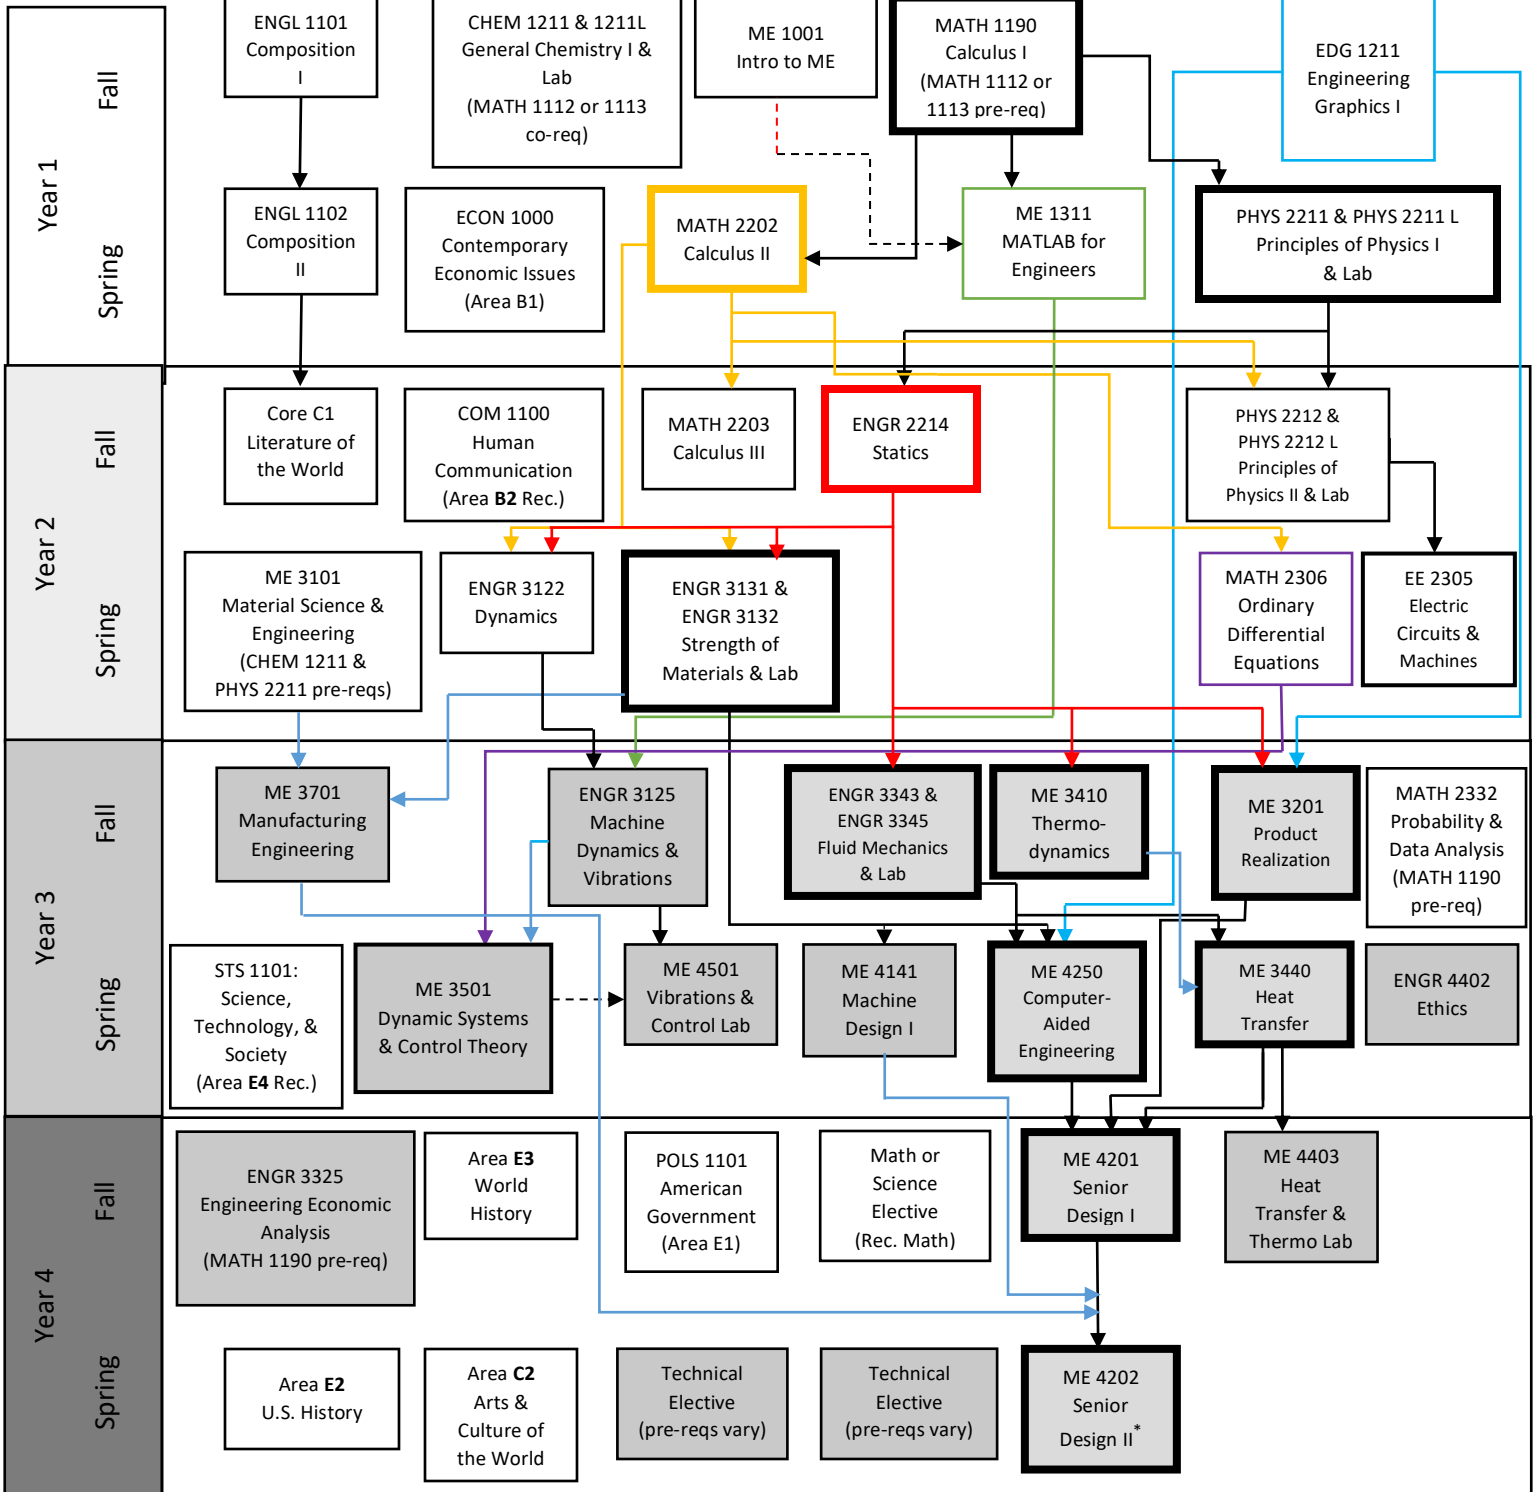

B.S. Mechanical Engineering 2020 -2021 Flowchart (updated 6/16/2020)

Disclaimer: Although we have made every effort for this flow chart to be free of errors, it cannot be guaranteed correct for all students.
See DegreeWorks for official degree requirements.

Pre-requisite

Can be taken concurrently

Critical Path
(Take these courses as soon as you can)

Requires Engineering Standing Fall 2014