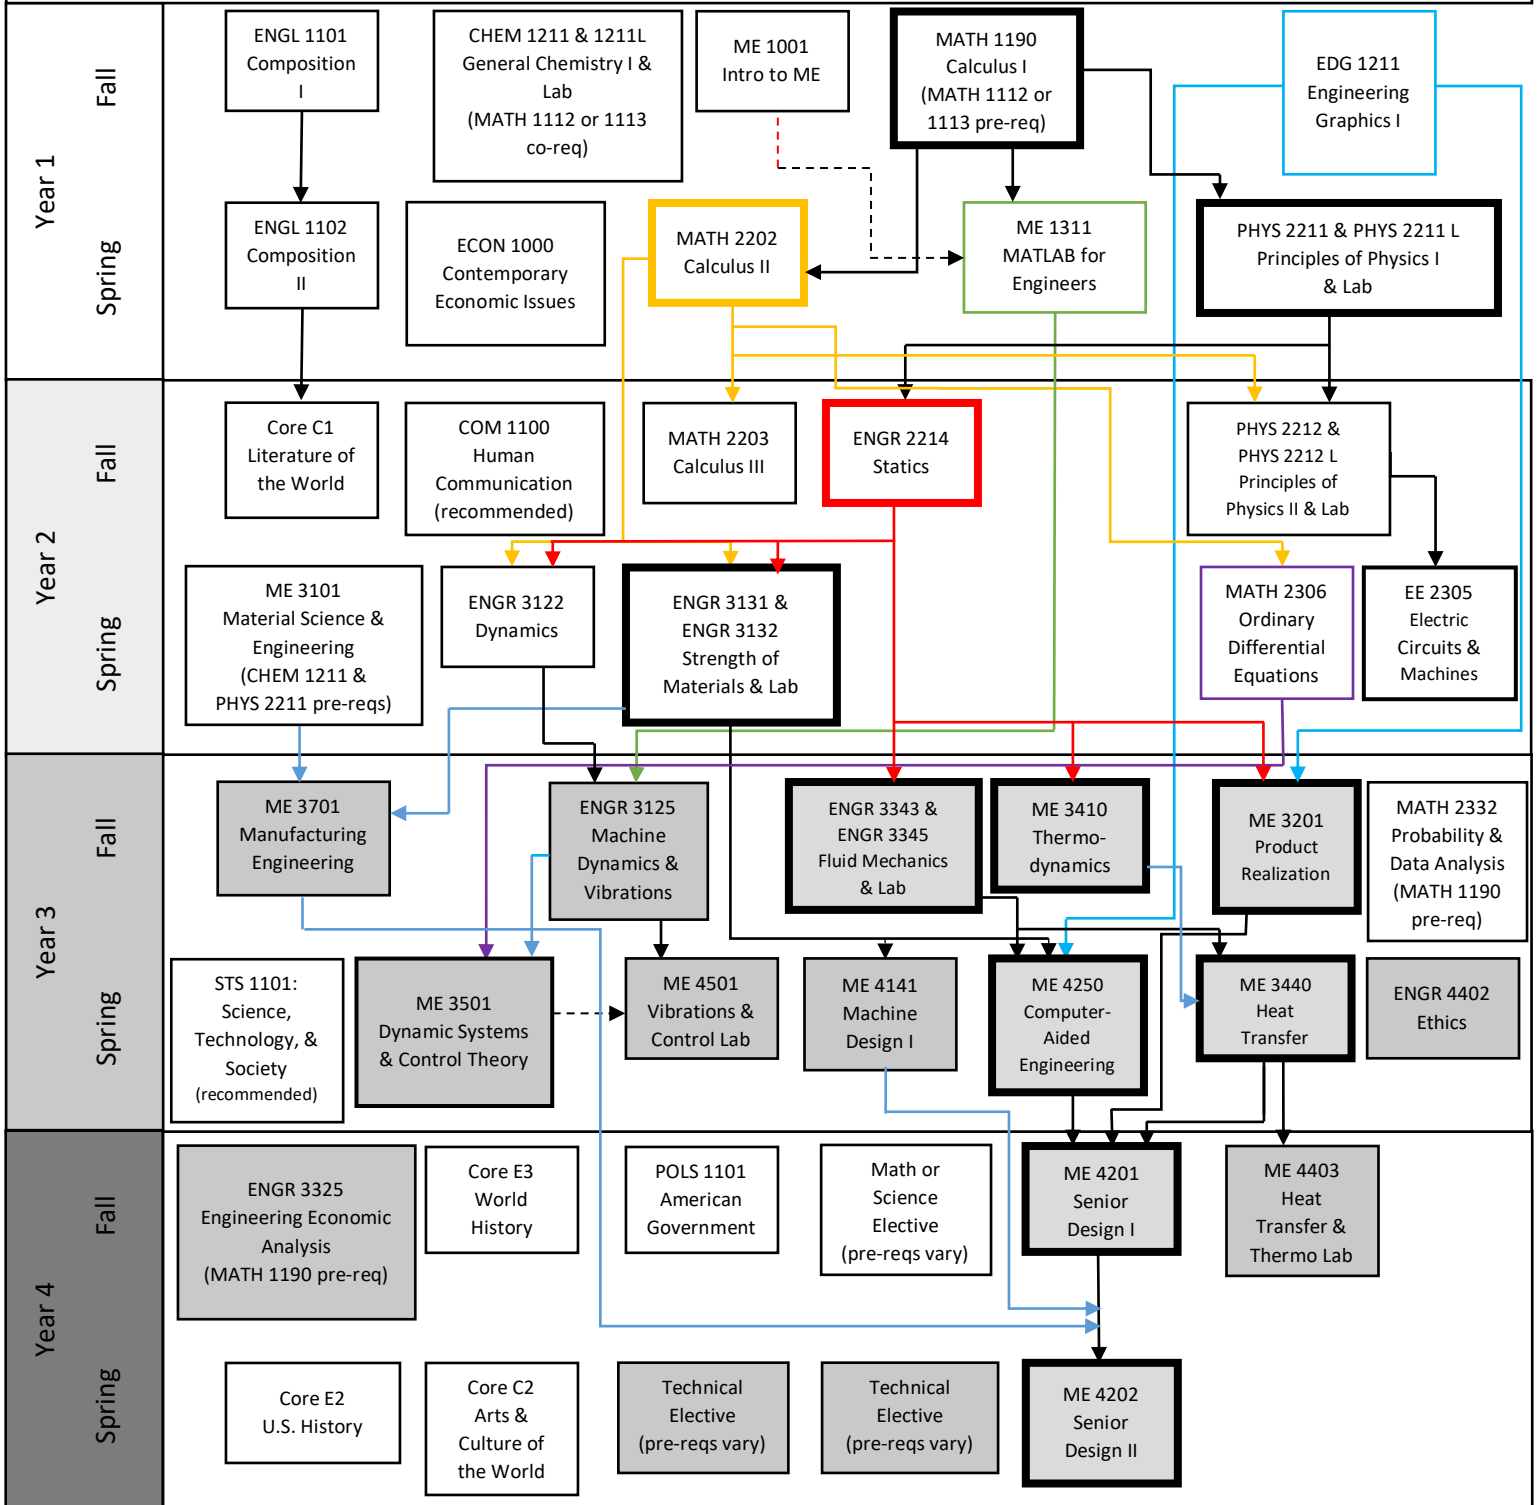

B.S. Mechanical Engineering 2018 -2019 Flow Chart (updated 5/29/2018)

Disclaimer: Although we have made every effort for this flow chart to be free of errors, it cannot be guaranteed correct for all students.
See DegreeWorks for official degree requirements.

Pre-requisite

Can be taken concurrently