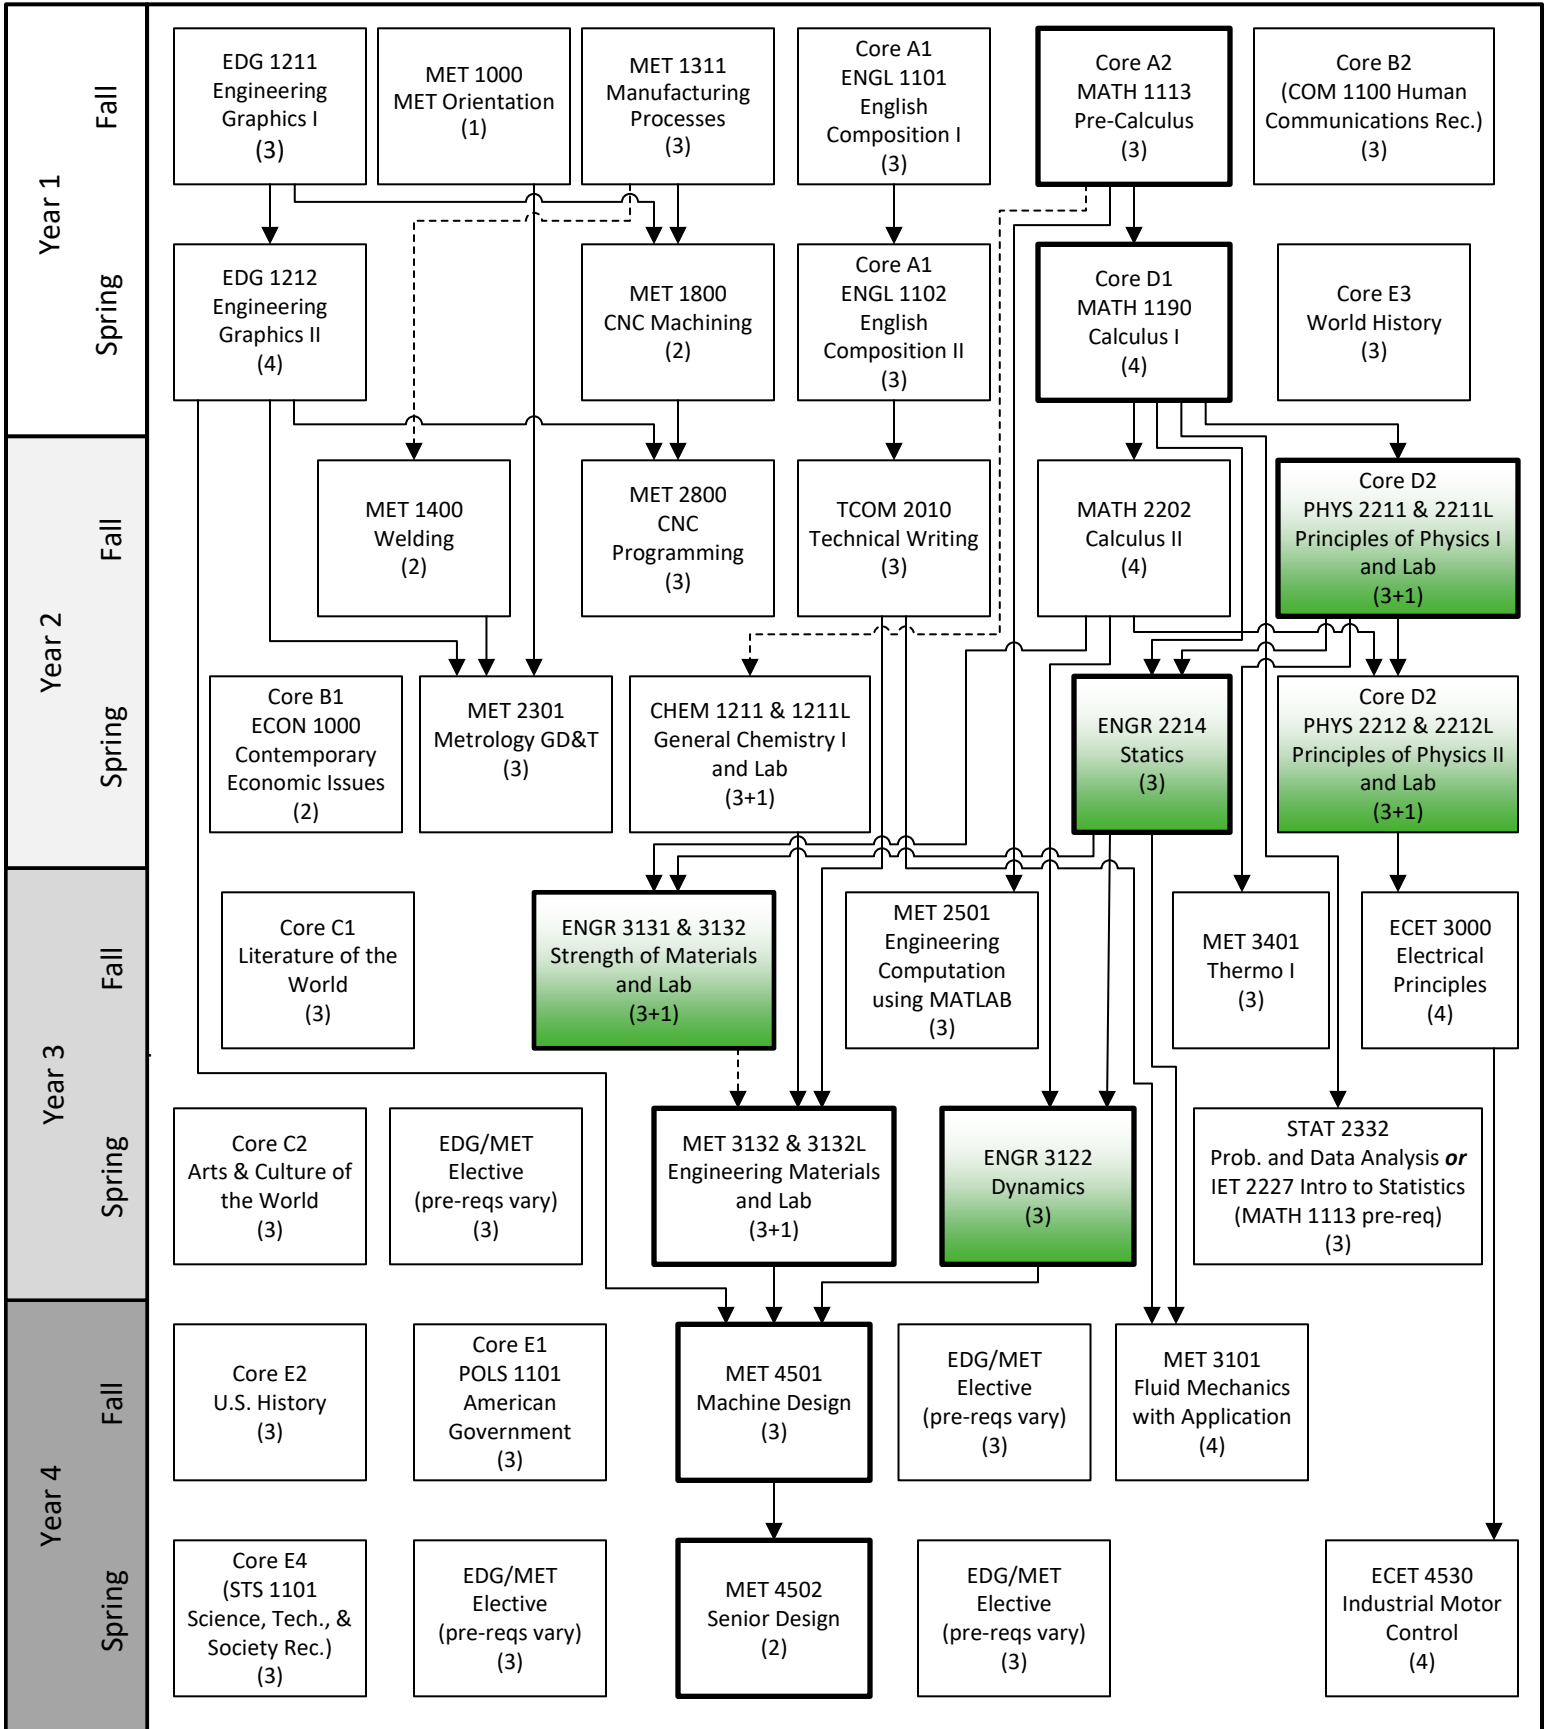

# B.S. Mechanical Engineering Technology 2022-2023 Flowchart

→ Pre-requisite  
 - - - - - Can be taken concurrently

**Critical Path**  
 (Take these as soon as you can.)

**Specific for Calculus Based MET**