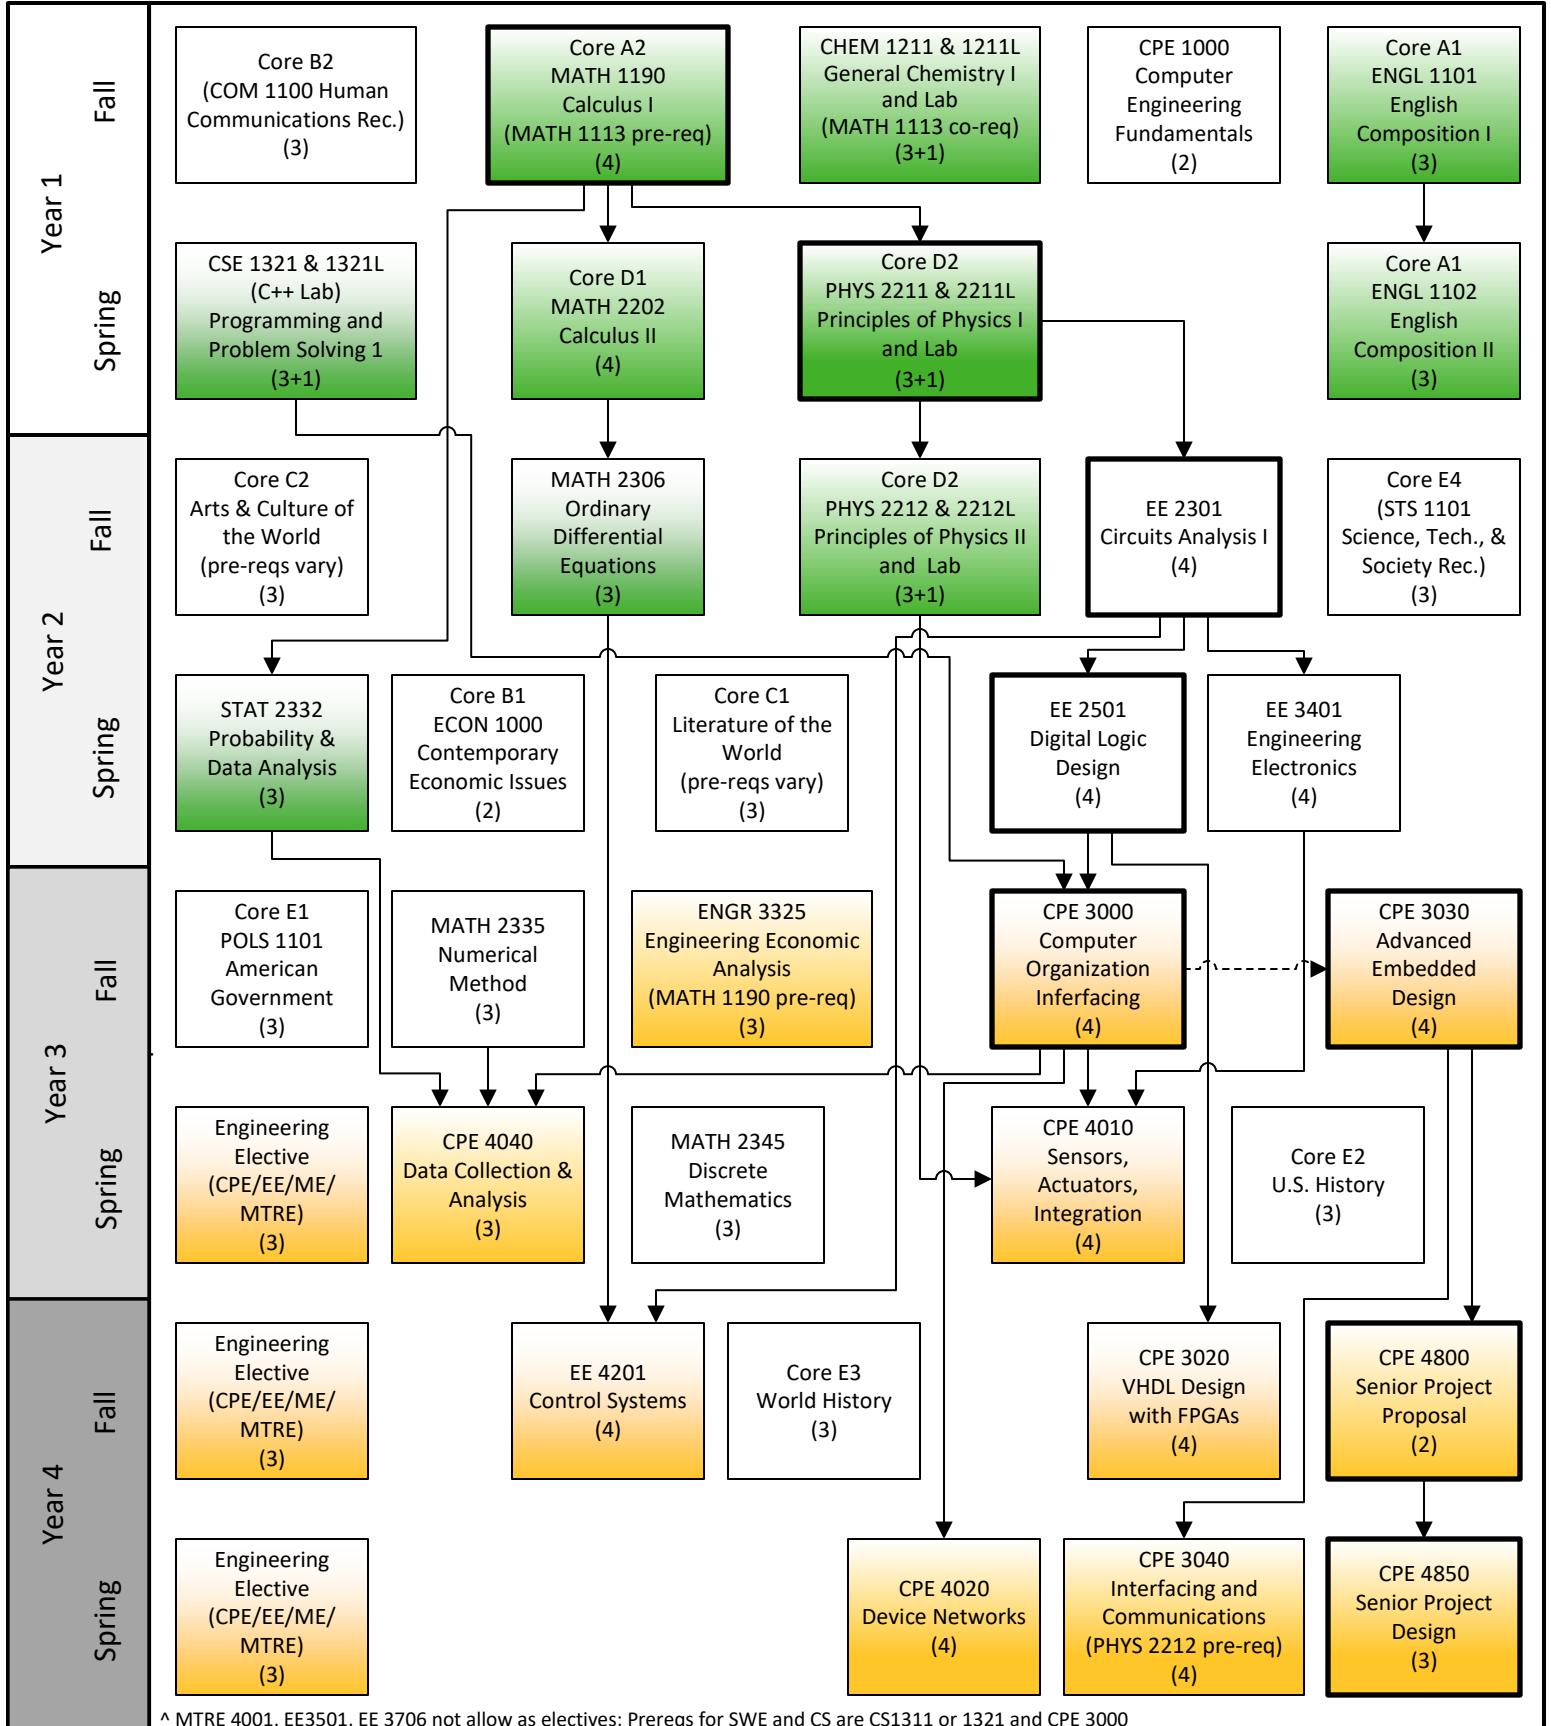

B.S. Computer Engineering 2020-2021 Flowchart

KENNESAW STATE UNIVERSITY

Disclaimer: Although we have made every effort for this flow chart to be free of errors, it cannot be guaranteed correct for all students. See DegreeWorks for official degree requirements.

^ MTRE 4001, EE3501, EE 3706 not allow as electives; Prereqs for SWE and CS are CS1311 or 1321 and CPE 3000